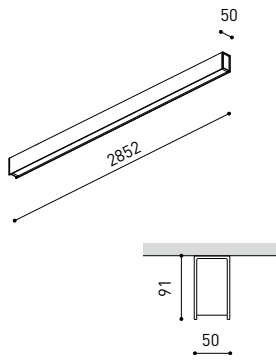

DIMENSIONS

PRODUCT	
Name	FIFTY SURFACE 300 DIM DALI/PUSH 3000K WT
Reference	A2320421WT
Color	Textured white
RAL	9016
Category	SURFACE
LIGHTING INFORMATION	
Light source	LED
Gross luminous flux	7300 Lm
Power	51 W
Power values of the system	57,95 W
Colour temperature	3000 K
Colour Rendering Index	CRI>90
Chromatic stability	Mac Adam Step 2
Light beam angle	102°
Lighting efficiency	70%
Efficacy	143 Lm/W
Current intensity	600 mA
Dimming	DALI / Push
Control through bluetooth	Please Consult
Driver	Included
Electrical insulation class	⊕
Voltage	220 V/240 V
Frequency	50/60 Hz
Energy efficiency	A+
LED lifespan	L80B10 (Tc=80°C) >60.000h
OTHER DATA	
Ingress Protection	IP20
Diffuser included	Yes
Weight	11830 g.
Packaged weight	13786 g.
Packaging dimensions	Ø128 × 2985 mm.
Units per package	1
Materials	Aluminium / Polycarbonate

Fifty Surface, is the LED profile for surface applications; ideal for longitudinal lighting solutions, where its diffuser contributes to light up in a functional way. On the whole, this profile is capable of assuming the task of highlighting the different lines, volumes or lanes which are defined in the architecture of spaces.