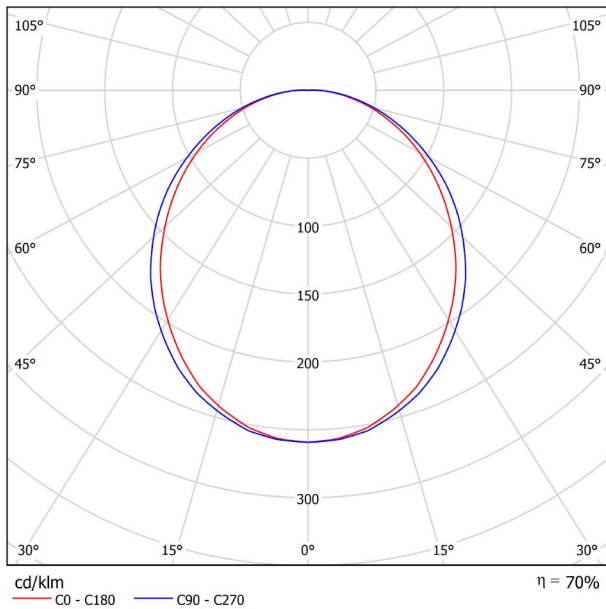

DIMENSIONS

PRODUCT	
Name	FIFTY SURFACE 300 DIM DALI/PUSH 4000K NT
Reference	A2320422NT
Color	Textured black
RAL	9005
Category	SURFACE
LIGHTING INFORMATION	
Light source	LED
Gross luminous flux	7500 Lm
Power	51 W
Power values of the system	57,95 W
Colour temperature	4000 K
Colour Rendering Index	CRI>90
Chromatic stability	Mac Adam Step 2
Light beam angle	102°
Lighting efficiency	70%
Efficacy	147 Lm/W
Current intensity	600 mA
Dimming	DALI / Push
Control through bluetooth	Please Consult
Driver	Included
Electrical insulation class	⊕
Voltage	220 V/240 V
Frequency	50/60 Hz
Energy efficiency	A+
LED lifespan	L80B10 (Tc=80°C) >60.000h
OTHER DATA	
Ingress Protection	IP20
Diffuser included	Yes
Weight	11830 g.
Packaged weight	13786 g.
Packaging dimensions	Ø128 × 2985 mm.
Units per package	1
Materials	Aluminium / Polycarbonate

Fifty Surface, is the LED profile for surface applications; ideal for longitudinal lighting solutions, where its diffuser contributes to light up in a functional way. On the whole, this profile is capable of assuming the task of highlighting the different lines, volumes or lanes which are defined in the architecture of spaces.

POLAR DIAGRAM

CONICAL DIAGRAM