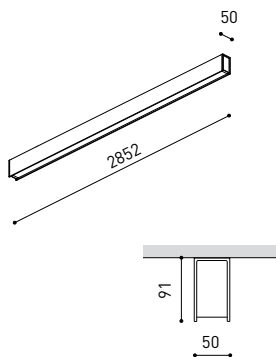

DIMENSIONS

PRODUCT	
Name	FIFTY SURFACE 300 DIM DALI/PUSH 4000K NT
Reference	A2320422NT
Color	Textured black
RAL	9005
Category	SURFACE
LIGHTING INFORMATION	
Light source	LED
Gross luminous flux	7500 Lm
Power	51 W
Power values of the system	57,95 W
Colour temperature	4000 K
Colour Rendering Index	CRI>90
Chromatic stability	Mac Adam Step 2
Light beam angle	102°
Lighting efficiency	70%
Efficacy	147 Lm/W
Current intensity	600 mA
Dimming	DALI / Push
Control through bluetooth	Please Consult
Driver	Included
Electrical insulation class	⊕
Voltage	220 V/240 V
Frequency	50/60 Hz
Energy efficiency	A+
LED lifespan	L80B10 (Tc=80°C) >60.000h
OTHER DATA	
Ingress Protection	IP20
Diffuser included	Yes
Weight	11830 g.
Packaged weight	13786 g.
Packaging dimensions	Ø128 × 2985 mm.
Units per package	1
Materials	Aluminium / Polycarbonate

Fifty Surface, is the LED profile for surface applications; ideal for longitudinal lighting solutions, where its diffuser contributes to light up in a functional way. On the whole, this profile is capable of assuming the task of highlighting the different lines, volumes or lanes which are defined in the architecture of spaces.