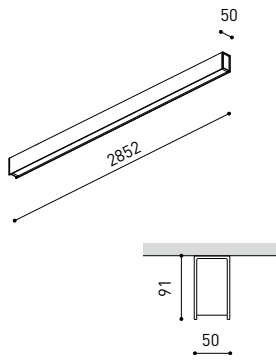

DIMENSIONS

PRODUCT	
Name	FIFTY SURFACE 300 DIM DALI/PUSH 4000K WT
Reference	A2320422WT
Color	Textured white
RAL	9016
Category	SURFACE
LIGHTING INFORMATION	
Light source	LED
Gross luminous flux	7500 Lm
Power	51 W
Power values of the system	57,95 W
Colour temperature	4000 K
Colour Rendering Index	CRI>90
Chromatic stability	Mac Adam Step 2
Light beam angle	102°
Lighting efficiency	70%
Efficacy	147 Lm/W
Current intensity	600 mA
Dimming	DALI / Push
Control through bluetooth	Please Consult
Driver	Included
Electrical insulation class	⊕
Voltage	220 V/240 V
Frequency	50/60 Hz
Energy efficiency	A+
LED lifespan	L80B10 (Tc=80°C) >60.000h
OTHER DATA	
Ingress Protection	IP20
Diffuser included	Yes
Weight	11830 g.
Packaged weight	13786 g.
Packaging dimensions	Ø128 × 2985 mm.
Units per package	1
Materials	Aluminium / Polycarbonate

Fifty Surface, is the LED profile for surface applications; ideal for longitudinal lighting solutions, where its diffuser contributes to light up in a functional way. On the whole, this profile is capable of assuming the task of highlighting the different lines, volumes or lanes which are defined in the architecture of spaces.