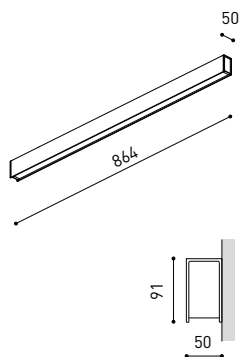

DIMENSIONS

PRODUCT	
Name	FIFTY WALL 90 3000K WT
Reference	A2340111WT
Color	Textured white
RAL	9016
Category	WALL & FLOOR LIGHTS
LIGHTING INFORMATION	
Light source	LED
Gross luminous flux	2190 Lm
Power	15,3 W
Power values of the system	18,00 W
Colour temperature	3000 K
Colour Rendering Index	CRI>90
Chromatic stability	Mac Adam Step 2
Light beam angle	102°
Lighting efficiency	70%
Efficacy	143 Lm/W
Current intensity	600 mA
Driver	Included
Electrical insulation class	⊕
Voltage	220 V/240 V
Frequency	50/60 Hz
Energy efficiency	A+
LED lifespan	L80B10 (Tc=80°C) >60.000h
OTHER DATA	
Ingress Protection	IP20
Diffuser included	Yes
Weight	3550 g.
Packaged weight	4620 g.
Packaging dimensions	Ø128 × 1000 mm.
Units per package	1
Materials	Aluminium / Polycarbonate

Fifty Wall, is Arkoslight's LED profile for wall applications. With its diffuse and longitudinal lighting it remarks the architectonic structure.

POLAR DIAGRAM

CONICAL DIAGRAM