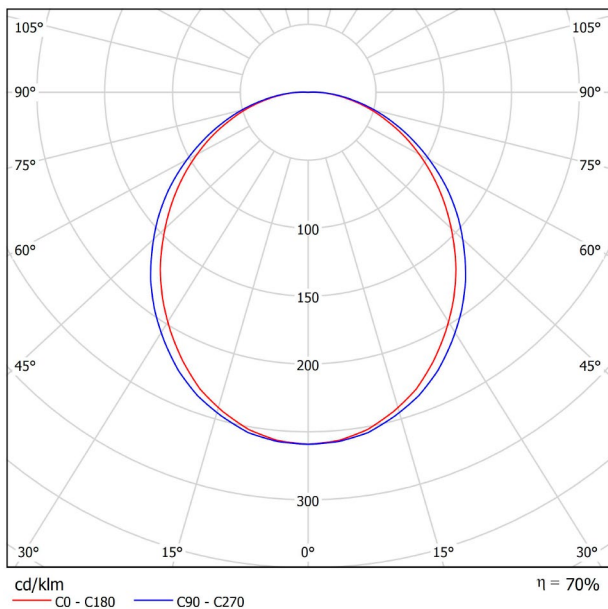

DIMENSIONS

PRODUCT	
Name	FIFTY WALL 90 3000K WT
Reference	A2340111WT
Color	Textured white
RAL	9016
Category	WALL & FLOOR LIGHTS
LIGHTING INFORMATION	
Light source	LED
Gross luminous flux	2190 Lm
Power	15,3 W
Power values of the system	18,00 W
Colour temperature	3000 K
Colour Rendering Index	CRI>90
Chromatic stability	Mac Adam Step 2
Light beam angle	102°
Lighting efficiency	70%
Efficacy	143 Lm/W
Current intensity	600 mA
Driver	Included
Electrical insulation class	⊕
Voltage	220 V/240 V
Frequency	50/60 Hz
Energy efficiency	A+
LED lifespan	L80B10 (Tc=80°C) >60.000h
OTHER DATA	
Ingress Protection	IP20
Diffuser included	Yes
Weight	3550 g.
Packaged weight	4620 g.
Packaging dimensions	Ø128 × 1000 mm.
Units per package	1
Materials	Aluminium / Polycarbonate

Fifty Wall, is Arkoslight's LED profile for wall applications. With its diffuse and longitudinal lighting it remarks the architectonic structure.

POLAR DIAGRAM

CONICAL DIAGRAM