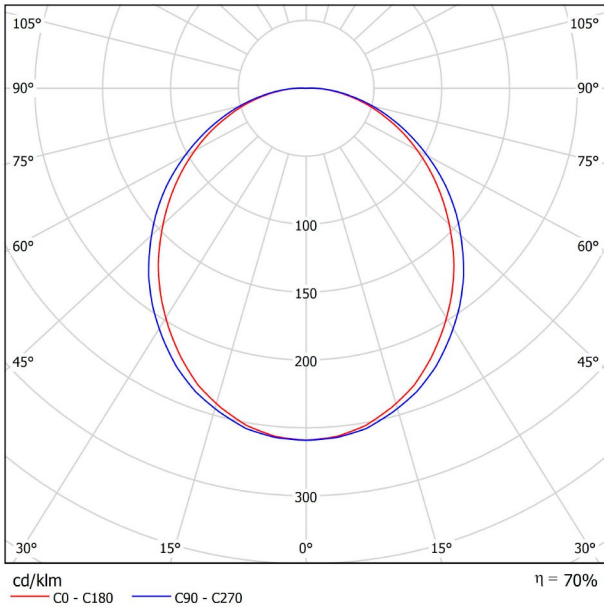

DIMENSIONS

<b>PRODUCT</b>	
Name	FIFTY WALL 90 4000K NT
Reference	A2340112NT
Color	Textured black
RAL	9005
Category	WALL & FLOOR LIGHTS
<b>LIGHTING INFORMATION</b>	
Light source	LED
Gross luminous flux	2250 Lm
Power	15,3 W
Power values of the system	18,00 W
Colour temperature	4000 K
Colour Rendering Index	CRI>90
Chromatic stability	Mac Adam Step 2
Light beam angle	102°
Lighting efficiency	70%
Efficacy	147 Lm/W
Current intensity	600 mA
Driver	Included
Electrical insulation class	⊕
Voltage	220 V/240 V
Frequency	50/60 Hz
Energy efficiency	A+
LED lifespan	L80B10 (Tc=80°C) >60.000h
<b>OTHER DATA</b>	
Ingress Protection	IP20
Diffuser included	Yes
Weight	3550 g.
Packaged weight	4620 g.
Packaging dimensions	Ø128 × 1000 mm.
Units per package	1
Materials	Aluminium / Polycarbonate

Fifty Wall, is Arkoslight's LED profile for wall applications. With its diffuse and longitudinal lighting it remarks the architectonic structure.

POLAR DIAGRAM

CONICAL DIAGRAM