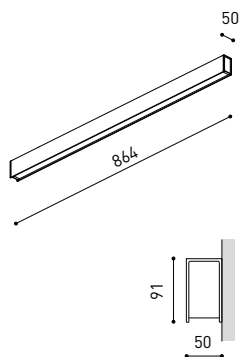

DIMENSIONS

<b>PRODUCT</b>	
Name	FIFTY WALL 90 4000K NT
Reference	A2340112NT
Color	Textured black
RAL	9005
Category	WALL & FLOOR LIGHTS
<b>LIGHTING INFORMATION</b>	
Light source	LED
Gross luminous flux	2250 Lm
Power	15,3 W
Power values of the system	18,00 W
Colour temperature	4000 K
Colour Rendering Index	CRI>90
Chromatic stability	Mac Adam Step 2
Light beam angle	102°
Lighting efficiency	70%
Efficacy	147 Lm/W
Current intensity	600 mA
Driver	Included
Electrical insulation class	⊕
Voltage	220 V/240 V
Frequency	50/60 Hz
Energy efficiency	A+
LED lifespan	L80B10 (Tc=80°C) >60.000h
<b>OTHER DATA</b>	
Ingress Protection	IP20
Diffuser included	Yes
Weight	3550 g.
Packaged weight	4620 g.
Packaging dimensions	Ø128 × 1000 mm.
Units per package	1
Materials	Aluminium / Polycarbonate

Fifty Wall, is Arkoslight's LED profile for wall applications. With its diffuse and longitudinal lighting it remarks the architectonic structure.

POLAR DIAGRAM

CONICAL DIAGRAM