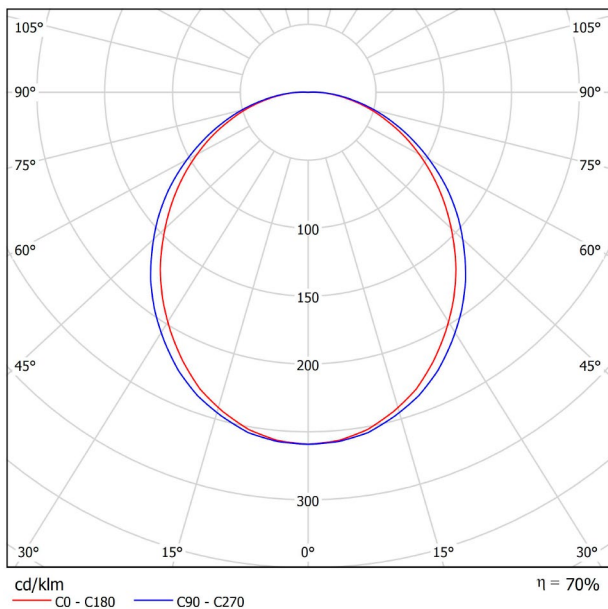

DIMENSIONS

PRODUCT	
Name	FIFTY WALL 90 DIM DALI/PUSH 3000K NT
Reference	A2340121NT
Color	Textured black
RAL	9005
Category	WALL & FLOOR LIGHTS
LIGHTING INFORMATION	
Light source	LED
Gross luminous flux	2190 Lm
Power	15,3 W
Power values of the system	17,39 W
Colour temperature	3000 K
Colour Rendering Index	CRI>90
Chromatic stability	Mac Adam Step 2
Light beam angle	102°
Lighting efficiency	70%
Efficacy	143 Lm/W
Current intensity	600 mA
Dimming	DALI / Push
Driver	Included
Electrical insulation class	⊕
Voltage	220 V/240 V
Frequency	50/60 Hz
Energy efficiency	A+
LED lifespan	L80B10 (Tc=80°C) >60.000h
OTHER DATA	
Ingress Protection	IP20
Diffuser included	Yes
Weight	3550 g.
Packaged weight	4620 g.
Packaging dimensions	Ø128 × 1285 mm.
Units per package	1
Materials	Aluminium / Polycarbonate

Fifty Wall, is Arkoslight's LED profile for wall applications. With its diffuse and longitudinal lighting it remarks the architectonic structure.

POLAR DIAGRAM

CONICAL DIAGRAM