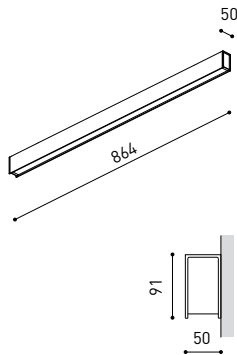

DIMENSIONS

PRODUCT	
Name	FIFTY WALL 90 DIM DALI/PUSH 3000K NT
Reference	A2340121NT
Color	Textured black
RAL	9005
Category	WALL & FLOOR LIGHTS
LIGHTING INFORMATION	
Light source	LED
Gross luminous flux	2190 Lm
Power	15,3 W
Power values of the system	17,39 W
Colour temperature	3000 K
Colour Rendering Index	CRI>90
Chromatic stability	Mac Adam Step 2
Light beam angle	102°
Lighting efficiency	70%
Efficacy	143 Lm/W
Current intensity	600 mA
Dimming	DALI / Push
Driver	Included
Electrical insulation class	⊕
Voltage	220 V/240 V
Frequency	50/60 Hz
Energy efficiency	A+
LED lifespan	L80B10 (Tc=80°C) >60.000h
OTHER DATA	
Ingress Protection	IP20
Diffuser included	Yes
Weight	3550 g.
Packaged weight	4620 g.
Packaging dimensions	Ø128 × 1285 mm.
Units per package	1
Materials	Aluminium / Polycarbonate

Fifty Wall, is Arkoslight's LED profile for wall applications. With its diffuse and longitudinal lighting it remarks the architectonic structure.

POLAR DIAGRAM

CONICAL DIAGRAM