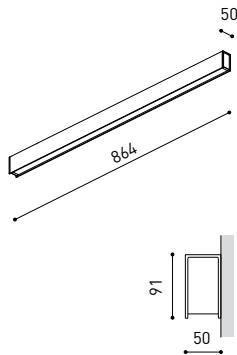

DIMENSIONS

| | |
|-----------------------------|--------------------------------------|
| PRODUCT | |
| Name | FIFTY WALL 90 DIM DALI/PUSH 3000K WT |
| Reference | A2340121WT |
| Color | Textured white |
| RAL | 9016 |
| Category | WALL & FLOOR LIGHTS |
| LIGHTING INFORMATION | |
| Light source | LED |
| Gross luminous flux | 2190 Lm |
| Power | 15,3 W |
| Power values of the system | 17,39 W |
| Colour temperature | 3000 K |
| Colour Rendering Index | CRI>90 |
| Chromatic stability | Mac Adam Step 2 |
| Light beam angle | 102° |
| Lighting efficiency | 70% |
| Efficacy | 143 Lm/W |
| Current intensity | 600 mA |
| Dimming | DALI / Push |
| Driver | Included |
| Electrical insulation class | ⊕ |
| Voltage | 220 V/240 V |
| Frequency | 50/60 Hz |
| Energy efficiency | A+ |
| LED lifespan | L80B10 (Tc=80°C) >60.000h |
| OTHER DATA | |
| Ingress Protection | IP20 |
| Diffuser included | Yes |
| Weight | 3550 g. |
| Packaged weight | 4620 g. |
| Packaging dimensions | Ø128 × 1285 mm. |
| Units per package | 1 |
| Materials | Aluminium / Polycarbonate |

Fifty Wall, is Arkoslight's LED profile for wall applications. With its diffuse and longitudinal lighting it remarks the architectonic structure.

POLAR DIAGRAM

CONICAL DIAGRAM