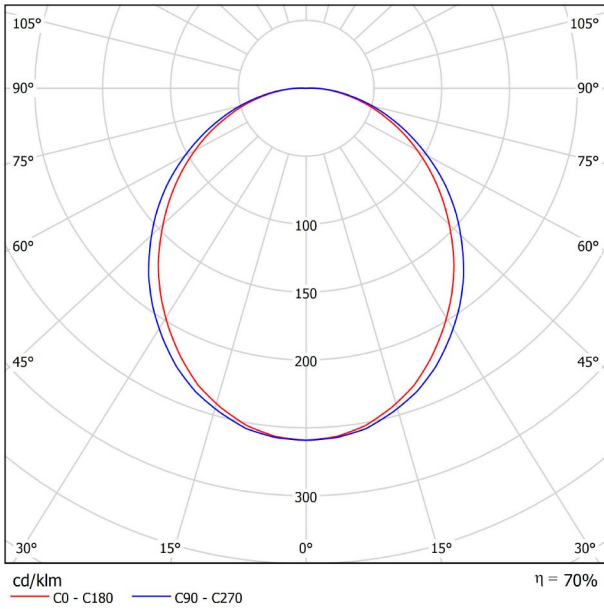

DIMENSIONS

| | |
|-----------------------------|--------------------------------------|
| PRODUCT | |
| Name | FIFTY WALL 90 DIM DALI/PUSH 3000K WT |
| Reference | A2340121WT |
| Color | Textured white |
| RAL | 9016 |
| Category | WALL & FLOOR LIGHTS |
| LIGHTING INFORMATION | |
| Light source | LED |
| Gross luminous flux | 2190 Lm |
| Power | 15,3 W |
| Power values of the system | 17,39 W |
| Colour temperature | 3000 K |
| Colour Rendering Index | CRI>90 |
| Chromatic stability | Mac Adam Step 2 |
| Light beam angle | 102° |
| Lighting efficiency | 70% |
| Efficacy | 143 Lm/W |
| Current intensity | 600 mA |
| Dimming | DALI / Push |
| Driver | Included |
| Electrical insulation class | ⊕ |
| Voltage | 220 V/240 V |
| Frequency | 50/60 Hz |
| Energy efficiency | A+ |
| LED lifespan | L80B10 (Tc=80°C) >60.000h |
| OTHER DATA | |
| Ingress Protection | IP20 |
| Diffuser included | Yes |
| Weight | 3550 g. |
| Packaged weight | 4620 g. |
| Packaging dimensions | Ø128 × 1285 mm. |
| Units per package | 1 |
| Materials | Aluminium / Polycarbonate |

Fifty Wall, is Arkoslight's LED profile for wall applications. With its diffuse and longitudinal lighting it remarks the architectonic structure.

POLAR DIAGRAM

CONICAL DIAGRAM