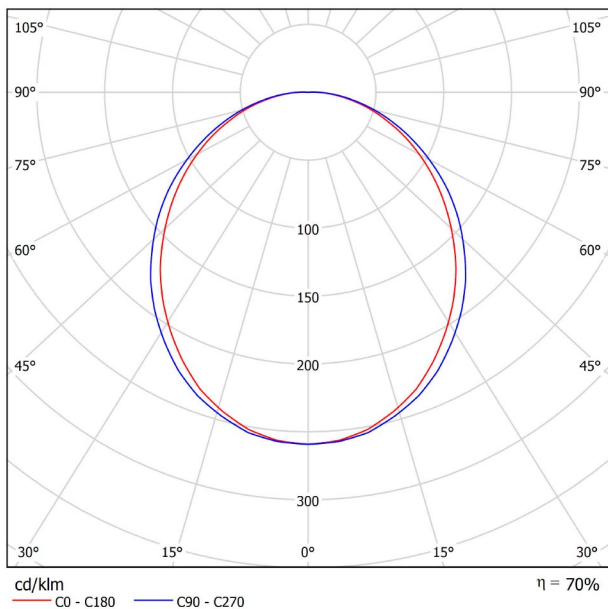

Light source	LED
Gross luminous flux	2250 Lm
Power	15,3 W
Power values of the system	17,39 W
Colour temperature	4000 K
Colour Rendering Index	CRI>90
Chromatic stability	Mac Adam Step 2
Light beam angle	102°
Lighting efficiency	70%
Efficacy	147 Lm/W
Current intensity	600 mA
Dimming	DALI / Push
Driver	Included
Electrical insulation class	⊕
Voltage	220 V/240 V
Frequency	50/60 Hz
Energy efficiency	A+
LED lifespan	L80B10 (Tc=80°C) >60.000h

LIGHTING INFORMATION

OTHER DATA

Ingress Protection	IP20
Diffuser included	Yes
Weight	3550 g.
Packaged weight	4620 g.
Packaging dimensions	Ø128 × 1285 mm.
Units per package	1
Materials	Aluminium / Polycarbonate

Fifty Wall, is Arkoslight's LED profile for wall applications. With its diffuse and longitudinal lighting it remarks the architectonic structure.

POLAR DIAGRAM

CONICAL DIAGRAM