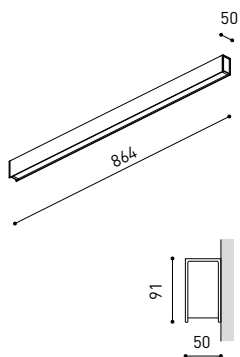

DIMENSIONS

Name	FIFTY WALL 90 DIM DALI/PUSH 4000K NT
Reference	A2340122NT
Color	Textured black
RAL	9005
Category	WALL & FLOOR LIGHTS

PRODUCT

FIFTY WALL 90 DIM DALI/PUSH 4000K NT  
 A2340122NT  
 Textured black  
 9005  
 WALL & FLOOR LIGHTS

Light source	LED
Gross luminous flux	2250 Lm
Power	15,3 W
Power values of the system	17,39 W
Colour temperature	4000 K
Colour Rendering Index	CRI>90
Chromatic stability	Mac Adam Step 2
Light beam angle	102°
Lighting efficiency	70%
Efficacy	147 Lm/W
Current intensity	600 mA
Dimming	DALI / Push
Driver	Included
Electrical insulation class	⊕
Voltage	220 V/240 V
Frequency	50/60 Hz
Energy efficiency	A+
LED lifespan	L80B10 (Tc=80°C) >60.000h

LIGHTING INFORMATION

OTHER DATA

Ingress Protection	IP20
Diffuser included	Yes
Weight	3550 g.
Packaged weight	4620 g.
Packaging dimensions	Ø128 × 1285 mm.
Units per package	1
Materials	Aluminium / Polycarbonate

Fifty Wall, is Arkoslight's LED profile for wall applications. With its diffuse and longitudinal lighting it remarks the architectonic structure.

POLAR DIAGRAM

CONICAL DIAGRAM