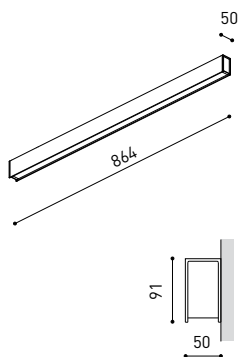

DIMENSIONS

Name	FIFTY WALL 90 DIM DALI/PUSH 4000K WT
Reference	A2340122WT
Color	Textured white
RAL	9016
Category	WALL & FLOOR LIGHTS

PRODUCT

Light source	LED
Gross luminous flux	2250 Lm
Power	15,3 W
Power values of the system	17,39 W
Colour temperature	4000 K
Colour Rendering Index	CRI>90
Chromatic stability	Mac Adam Step 2
Light beam angle	102°
Lighting efficiency	70%
Efficacy	147 Lm/W
Current intensity	600 mA
Dimming	DALI / Push
Driver	Included
Electrical insulation class	⊕
Voltage	220 V/240 V
Frequency	50/60 Hz
Energy efficiency	A+
LED lifespan	L80B10 (Tc=80°C) >60.000h

LIGHTING INFORMATION

Ingress Protection	IP20
Diffuser included	Yes
Weight	3550 g.
Packaged weight	4620 g.
Packaging dimensions	Ø128 × 1285 mm.
Units per package	1
Materials	Aluminium / Polycarbonate

OTHER DATA

Fifty Wall, is Arkoslight's LED profile for wall applications. With its diffuse and longitudinal lighting it remarks the architectonic structure.

POLAR DIAGRAM

CONICAL DIAGRAM