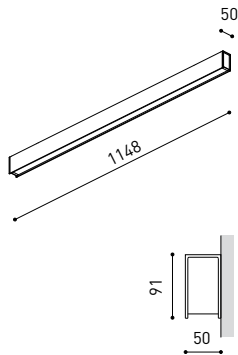

DIMENSIONS

PRODUCT	
Name	FIFTY WALL 120 3000K NT
Reference	A2340211NT
Color	Textured black
RAL	9005
Category	WALL & FLOOR LIGHTS
LIGHTING INFORMATION	
Light source	LED
Gross luminous flux	2920 Lm
Power	20,4 W
Power values of the system	24,00 W
Colour temperature	3000 K
Colour Rendering Index	CRI>90
Chromatic stability	Mac Adam Step 2
Light beam angle	102°
Lighting efficiency	70%
Efficacy	143 Lm/W
Current intensity	600 mA
Driver	Included
Electrical insulation class	⊕
Voltage	220 V/240 V
Frequency	50/60 Hz
Energy efficiency	A+
LED lifespan	L80B10 (Tc=80°C) >60.000h
OTHER DATA	
Ingress Protection	IP20
Diffuser included	Yes
Weight	4730 g.
Packaged weight	6150 g.
Packaging dimensions	Ø128 x 1570 mm.
Units per package	1
Materials	Aluminium / Polycarbonate

Fifty Wall, is Arkoslight's LED profile for wall applications. With its diffuse and longitudinal lighting it remarks the architectonic structure.

POLAR DIAGRAM

CONICAL DIAGRAM