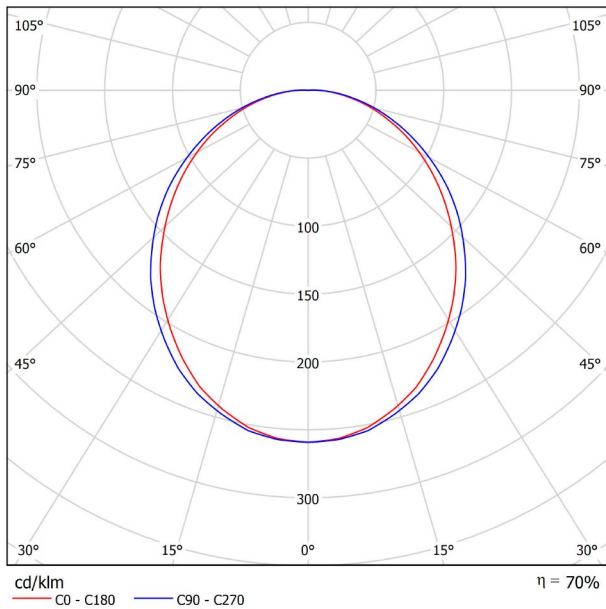

DIMENSIONS

PRODUCT	
Name	FIFTY WALL 120 3000K NT
Reference	A2340211NT
Color	Textured black
RAL	9005
Category	WALL & FLOOR LIGHTS
LIGHTING INFORMATION	
Light source	LED
Gross luminous flux	2920 Lm
Power	20,4 W
Power values of the system	24,00 W
Colour temperature	3000 K
Colour Rendering Index	CRI>90
Chromatic stability	Mac Adam Step 2
Light beam angle	102°
Lighting efficiency	70%
Efficacy	143 Lm/W
Current intensity	600 mA
Driver	Included
Electrical insulation class	⊕
Voltage	220 V/240 V
Frequency	50/60 Hz
Energy efficiency	A+
LED lifespan	L80B10 (Tc=80°C) >60.000h
OTHER DATA	
Ingress Protection	IP20
Diffuser included	Yes
Weight	4730 g.
Packaged weight	6150 g.
Packaging dimensions	Ø128 x 1570 mm.
Units per package	1
Materials	Aluminium / Polycarbonate

Fifty Wall, is Arkoslight's LED profile for wall applications. With its diffuse and longitudinal lighting it remarks the architectonic structure.

POLAR DIAGRAM

CONICAL DIAGRAM