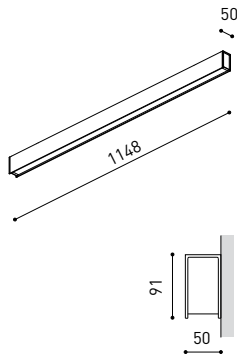

DIMENSIONS

PRODUCT	
Name	FIFTY WALL 120 3000K WT
Reference	A2340211WT
Color	Textured white
RAL	9016
Category	WALL & FLOOR LIGHTS
LIGHTING INFORMATION	
Light source	LED
Gross luminous flux	2920 Lm
Power	20,4 W
Power values of the system	24,00 W
Colour temperature	3000 K
Colour Rendering Index	CRI>90
Chromatic stability	Mac Adam Step 2
Light beam angle	102°
Lighting efficiency	70%
Efficacy	143 Lm/W
Current intensity	600 mA
Driver	Included
Electrical insulation class	⊕
Voltage	220 V/240 V
Frequency	50/60 Hz
Energy efficiency	A+
LED lifespan	L80B10 (Tc=80°C) >60.000h
OTHER DATA	
Ingress Protection	IP20
Diffuser included	Yes
Weight	4730 g.
Packaged weight	6150 g.
Packaging dimensions	Ø128 × 1570 mm.
Units per package	1
Materials	Aluminium / Polycarbonate

Fifty Wall, is Arkoslight's LED profile for wall applications. With its diffuse and longitudinal lighting it remarks the architectonic structure.

POLAR DIAGRAM

CONICAL DIAGRAM