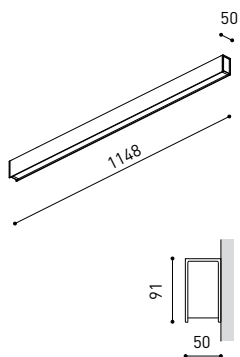

DIMENSIONS

Name	FIFTY WALL 120 4000K NT
Reference	A2340212NT
Color	Textured black
RAL	9005
Category	WALL & FLOOR LIGHTS

PRODUCT

Light source	LED
Gross luminous flux	3000 Lm
Power	20,4 W
Power values of the system	24,00 W
Colour temperature	4000 K
Colour Rendering Index	CRI>90
Chromatic stability	Mac Adam Step 2
Light beam angle	102°
Lighting efficiency	70%
Efficacy	147 Lm/W
Current intensity	600 mA
Driver	Included
Electrical insulation class	⊕
Voltage	220 V/240 V
Frequency	50/60 Hz
Energy efficiency	A+
LED lifespan	L80B10 (Tc=80°C) >60.000h

LIGHTING INFORMATION

Ingress Protection	IP20
Diffuser included	Yes
Weight	4730 g.
Packaged weight	6150 g.
Packaging dimensions	Ø128 x 1570 mm.
Units per package	1
Materials	Aluminium / Polycarbonate

OTHER DATA

Fifty Wall, is Arkoslight's LED profile for wall applications. With its diffuse and longitudinal lighting it remarks the architectonic structure.

POLAR DIAGRAM

CONICAL DIAGRAM