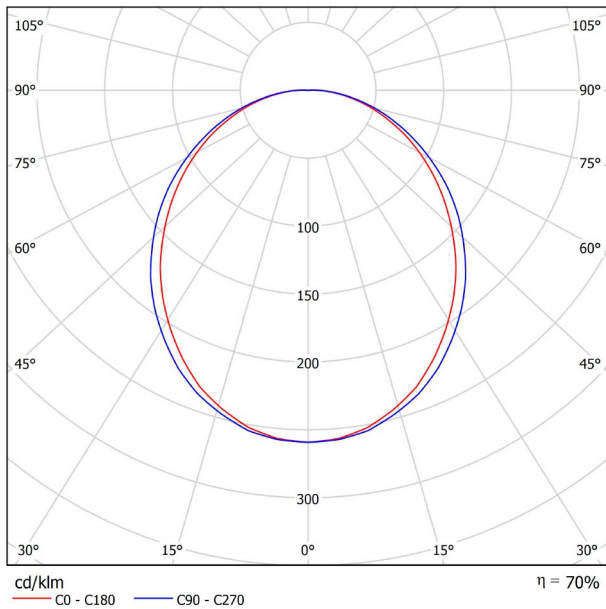

DIMENSIONS

Name	FIFTY WALL 120 4000K NT
Reference	A2340212NT
Color	Textured black
RAL	9005
Category	WALL & FLOOR LIGHTS

PRODUCT

Light source	LED
Gross luminous flux	3000 Lm
Power	20,4 W
Power values of the system	24,00 W
Colour temperature	4000 K
Colour Rendering Index	CRI>90
Chromatic stability	Mac Adam Step 2
Light beam angle	102°
Lighting efficiency	70%
Efficacy	147 Lm/W
Current intensity	600 mA
Driver	Included
Electrical insulation class	⊕
Voltage	220 V/240 V
Frequency	50/60 Hz
Energy efficiency	A+
LED lifespan	L80B10 (Tc=80°C) >60.000h

LIGHTING INFORMATION

Ingress Protection	IP20
Diffuser included	Yes
Weight	4730 g.
Packaged weight	6150 g.
Packaging dimensions	Ø128 x 1570 mm.
Units per package	1
Materials	Aluminium / Polycarbonate

OTHER DATA

Fifty Wall, is Arkoslight's LED profile for wall applications. With its diffuse and longitudinal lighting it remarks the architectonic structure.

POLAR DIAGRAM

CONICAL DIAGRAM