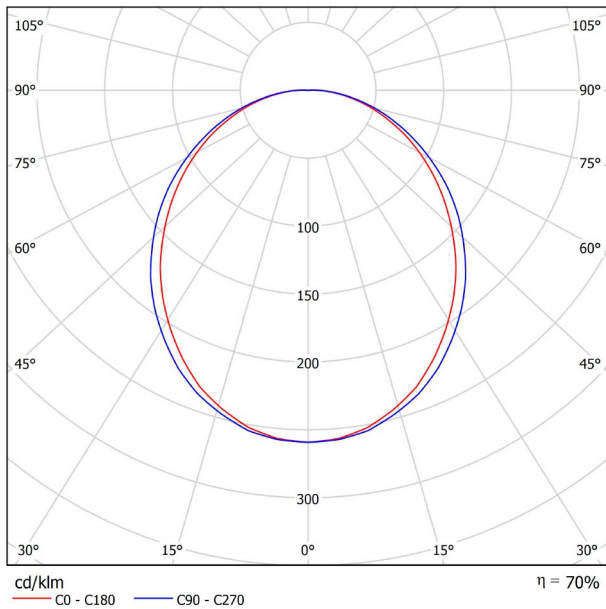

DIMENSIONS

PRODUCT	
Name	FIFTY WALL 120 4000K WT
Reference	A2340212WT
Color	Textured white
RAL	9016
Category	WALL & FLOOR LIGHTS
LIGHTING INFORMATION	
Light source	LED
Gross luminous flux	3000 Lm
Power	20,4 W
Power values of the system	24,00 W
Colour temperature	4000 K
Colour Rendering Index	CRI>90
Chromatic stability	Mac Adam Step 2
Light beam angle	102°
Lighting efficiency	70%
Efficacy	147 Lm/W
Current intensity	600 mA
Driver	Included
Electrical insulation class	⊕
Voltage	220 V/240 V
Frequency	50/60 Hz
Energy efficiency	A+
LED lifespan	L80B10 (Tc=80°C) >60.000h
OTHER DATA	
Ingress Protection	IP20
Diffuser included	Yes
Weight	4730 g.
Packaged weight	6150 g.
Packaging dimensions	Ø128 x 1570 mm.
Units per package	1
Materials	Aluminium / Polycarbonate

Fifty Wall, is Arkoslight's LED profile for wall applications. With its diffuse and longitudinal lighting it remarks the architectonic structure.

POLAR DIAGRAM

CONICAL DIAGRAM