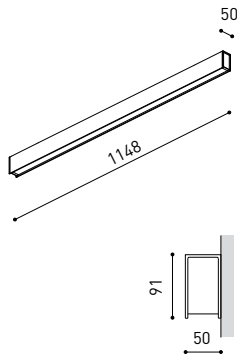

DIMENSIONS

PRODUCT	
Name	FIFTY WALL 120 4000K WT
Reference	A2340212WT
Color	Textured white
RAL	9016
Category	WALL & FLOOR LIGHTS
LIGHTING INFORMATION	
Light source	LED
Gross luminous flux	3000 Lm
Power	20,4 W
Power values of the system	24,00 W
Colour temperature	4000 K
Colour Rendering Index	CRI>90
Chromatic stability	Mac Adam Step 2
Light beam angle	102°
Lighting efficiency	70%
Efficacy	147 Lm/W
Current intensity	600 mA
Driver	Included
Electrical insulation class	⊕
Voltage	220 V/240 V
Frequency	50/60 Hz
Energy efficiency	A+
LED lifespan	L80B10 (Tc=80°C) >60.000h
OTHER DATA	
Ingress Protection	IP20
Diffuser included	Yes
Weight	4730 g.
Packaged weight	6150 g.
Packaging dimensions	Ø128 x 1570 mm.
Units per package	1
Materials	Aluminium / Polycarbonate

Fifty Wall, is Arkoslight's LED profile for wall applications. With its diffuse and longitudinal lighting it remarks the architectonic structure.

POLAR DIAGRAM

CONICAL DIAGRAM