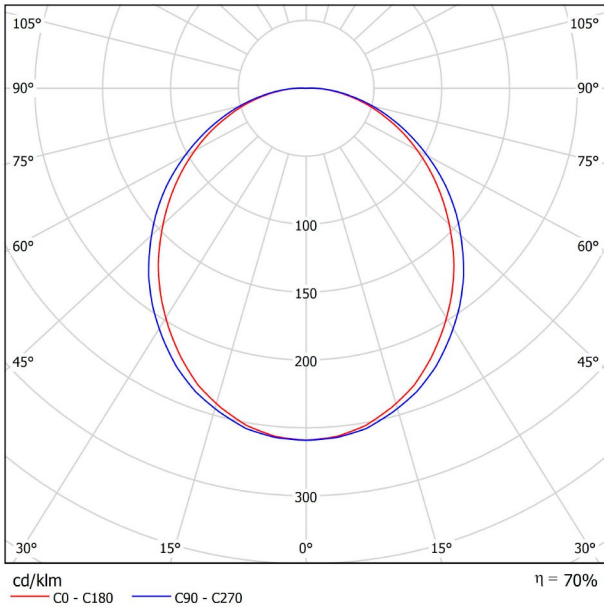

DIMENSIONS

Name	FIFTY WALL 120 DIM DALI/PUSH 3000K NT
Reference	A2340221NT
Color	Textured black
RAL	9005
Category	WALL & FLOOR LIGHTS

PRODUCT

Light source	LED
Gross luminous flux	2920 Lm
Power	20,4 W
Power values of the system	23,18 W
Colour temperature	3000 K
Colour Rendering Index	CRI>90
Chromatic stability	Mac Adam Step 2
Light beam angle	102°
Lighting efficiency	70%
Efficacy	143 Lm/W
Current intensity	600 mA
Dimming	DALI / Push
Driver	Included
Electrical insulation class	⊕
Voltage	220 V/240 V
Frequency	50/60 Hz
Energy efficiency	A+
LED lifespan	L80B10 (Tc=80°C) >60.000h

LIGHTING INFORMATION

Ingress Protection	IP20
Diffuser included	Yes
Weight	4730 g.
Packaged weight	6150 g.
Packaging dimensions	Ø128 × 2985 mm.
Units per package	1
Materials	Aluminium / Polycarbonate

OTHER DATA

Fifty Wall, is Arkoslight's LED profile for wall applications. With its diffuse and longitudinal lighting it remarks the architectonic structure.

POLAR DIAGRAM

CONICAL DIAGRAM