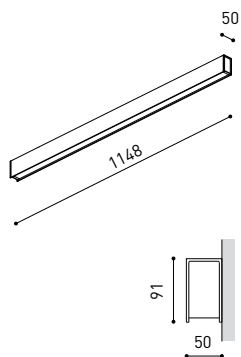

DIMENSIONS

Name	FIFTY WALL 120 DIM DALI/PUSH 3000K NT
Reference	A2340221NT
Color	Textured black
RAL	9005
Category	WALL & FLOOR LIGHTS

PRODUCT

Light source	LED
Gross luminous flux	2920 Lm
Power	20,4 W
Power values of the system	23,18 W
Colour temperature	3000 K
Colour Rendering Index	CRI>90
Chromatic stability	Mac Adam Step 2
Light beam angle	102°
Lighting efficiency	70%
Efficacy	143 Lm/W
Current intensity	600 mA
Dimming	DALI / Push
Driver	Included
Electrical insulation class	⊕
Voltage	220 V/240 V
Frequency	50/60 Hz
Energy efficiency	A+
LED lifespan	L80B10 (Tc=80°C) >60.000h

LIGHTING INFORMATION

Ingress Protection	IP20
Diffuser included	Yes
Weight	4730 g.
Packaged weight	6150 g.
Packaging dimensions	Ø128 × 2985 mm.
Units per package	1
Materials	Aluminium / Polycarbonate

OTHER DATA

Fifty Wall, is Arkoslight's LED profile for wall applications. With its diffuse and longitudinal lighting it remarks the architectonic structure.

POLAR DIAGRAM

CONICAL DIAGRAM