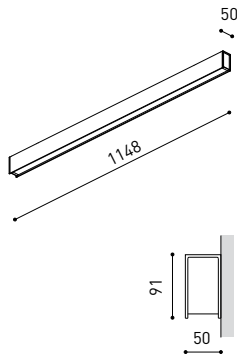

DIMENSIONS

Name	FIFTY WALL 120 DIM DALI/PUSH 3000K WT
Reference	A2340221WT
Color	Textured white
RAL	9016
Category	WALL & FLOOR LIGHTS

PRODUCT

Light source	LED
Gross luminous flux	2920 Lm
Power	20,4 W
Power values of the system	23,18 W
Colour temperature	3000 K
Colour Rendering Index	CRI>90
Chromatic stability	Mac Adam Step 2
Light beam angle	102°
Lighting efficiency	70%
Efficacy	143 Lm/W
Current intensity	600 mA
Dimming	DALI / Push
Driver	Included
Electrical insulation class	⊕
Voltage	220 V/240 V
Frequency	50/60 Hz
Energy efficiency	A+
LED lifespan	L80B10 (Tc=80°C) >60.000h

LIGHTING INFORMATION

Ingress Protection	IP20
Diffuser included	Yes
Weight	4730 g.
Packaged weight	6150 g.
Packaging dimensions	Ø128 × 2985 mm.
Units per package	1
Materials	Aluminium / Polycarbonate

OTHER DATA

Fifty Wall, is Arkoslight's LED profile for wall applications. With its diffuse and longitudinal lighting it remarks the architectonic structure.

POLAR DIAGRAM

CONICAL DIAGRAM