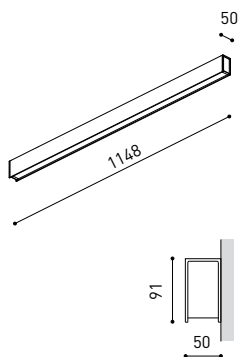

DIMENSIONS

Name	FIFTY WALL 120 DIM DALI/PUSH 4000K NT
Reference	A2340222NT
Color	Textured black
RAL	9005
Category	WALL & FLOOR LIGHTS

PRODUCT

Light source	LED
Gross luminous flux	3000 Lm
Power	20,4 W
Power values of the system	23,18 W
Colour temperature	4000 K
Colour Rendering Index	CRI>90
Chromatic stability	Mac Adam Step 2
Light beam angle	102°
Lighting efficiency	70%
Efficacy	147 Lm/W
Current intensity	600 mA
Dimming	DALI / Push
Driver	Included
Electrical insulation class	⊕
Voltage	220 V/240 V
Frequency	50/60 Hz
Energy efficiency	A+
LED lifespan	L80B10 (Tc=80°C) >60.000h

LIGHTING INFORMATION

Ingress Protection	IP20
Diffuser included	Yes
Weight	4730 g.
Packaged weight	6150 g.
Packaging dimensions	Ø128 × 2985 mm.
Units per package	1
Materials	Aluminium / Polycarbonate

OTHER DATA

Fifty Wall, is Arkoslight's LED profile for wall applications. With its diffuse and longitudinal lighting it remarks the architectonic structure.

POLAR DIAGRAM

CONICAL DIAGRAM