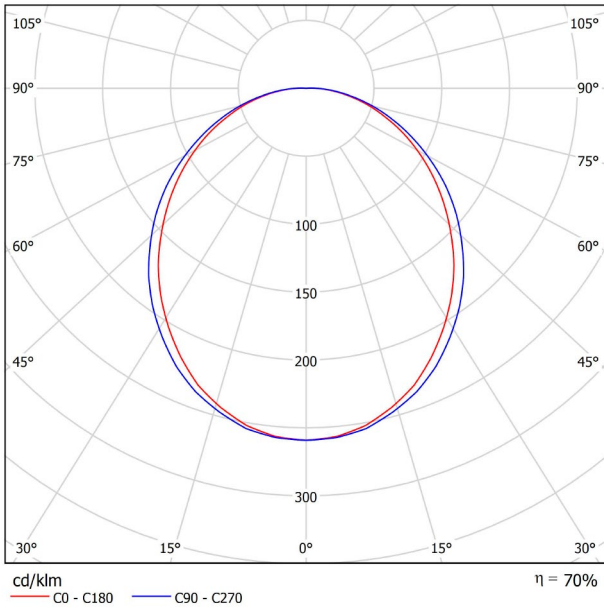

DIMENSIONS

Name	FIFTY WALL 120 DIM DALI/PUSH 4000K NT
Reference	A2340222NT
Color	Textured black
RAL	9005
Category	WALL & FLOOR LIGHTS

PRODUCT

Light source	LED
Gross luminous flux	3000 Lm
Power	20,4 W
Power values of the system	23,18 W
Colour temperature	4000 K
Colour Rendering Index	CRI>90
Chromatic stability	Mac Adam Step 2
Light beam angle	102°
Lighting efficiency	70%
Efficacy	147 Lm/W
Current intensity	600 mA
Dimming	DALI / Push
Driver	Included
Electrical insulation class	⊕
Voltage	220 V/240 V
Frequency	50/60 Hz
Energy efficiency	A+
LED lifespan	L80B10 (Tc=80°C) >60.000h

LIGHTING INFORMATION

Ingress Protection	IP20
Diffuser included	Yes
Weight	4730 g.
Packaged weight	6150 g.
Packaging dimensions	Ø128 × 2985 mm.
Units per package	1
Materials	Aluminium / Polycarbonate

OTHER DATA

Fifty Wall, is Arkoslight's LED profile for wall applications. With its diffuse and longitudinal lighting it remarks the architectonic structure.

POLAR DIAGRAM

CONICAL DIAGRAM