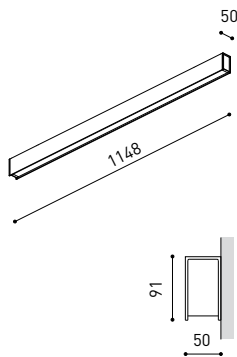

DIMENSIONS

Name	FIFTY WALL 120 DIM DALI/PUSH 4000K WT
Reference	A2340222WT
Color	Textured white
RAL	9016
Category	WALL & FLOOR LIGHTS

PRODUCT

Light source	LED
Gross luminous flux	3000 Lm
Power	20,4 W
Power values of the system	23,18 W
Colour temperature	4000 K
Colour Rendering Index	CRI>90
Chromatic stability	Mac Adam Step 2
Light beam angle	102°
Lighting efficiency	70%
Efficacy	147 Lm/W
Current intensity	600 mA
Dimming	DALI / Push
Driver	Included
Electrical insulation class	⊕
Voltage	220 V/240 V
Frequency	50/60 Hz
Energy efficiency	A+
LED lifespan	L80B10 (Tc=80°C) >60.000h

LIGHTING INFORMATION

Ingress Protection	IP20
Diffuser included	Yes
Weight	4730 g.
Packaged weight	6150 g.
Packaging dimensions	Ø128 × 2985 mm.
Units per package	1
Materials	Aluminium / Polycarbonate

OTHER DATA

Fifty Wall, is Arkoslight's LED profile for wall applications. With its diffuse and longitudinal lighting it remarks the architectonic structure.

POLAR DIAGRAM

CONICAL DIAGRAM