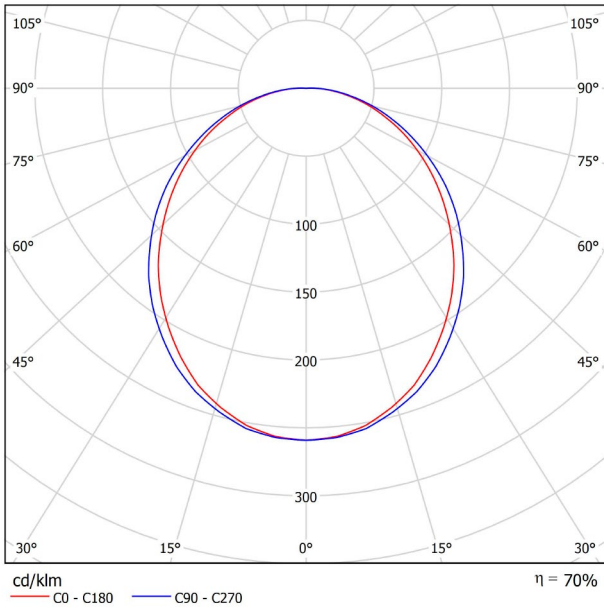

DIMENSIONS

Name	FIFTY WALL 120 DIM DALI/PUSH 4000K WT
Reference	A2340222WT
Color	Textured white
RAL	9016
Category	WALL & FLOOR LIGHTS

PRODUCT

Light source	LED
Gross luminous flux	3000 Lm
Power	20,4 W
Power values of the system	23,18 W
Colour temperature	4000 K
Colour Rendering Index	CRI>90
Chromatic stability	Mac Adam Step 2
Light beam angle	102°
Lighting efficiency	70%
Efficacy	147 Lm/W
Current intensity	600 mA
Dimming	DALI / Push
Driver	Included
Electrical insulation class	⊕
Voltage	220 V/240 V
Frequency	50/60 Hz
Energy efficiency	A+
LED lifespan	L80B10 (Tc=80°C) >60.000h

LIGHTING INFORMATION

Ingress Protection	IP20
Diffuser included	Yes
Weight	4730 g.
Packaged weight	6150 g.
Packaging dimensions	Ø128 × 2985 mm.
Units per package	1
Materials	Aluminium / Polycarbonate

OTHER DATA

Fifty Wall, is Arkoslight's LED profile for wall applications. With its diffuse and longitudinal lighting it remarks the architectonic structure.

POLAR DIAGRAM

CONICAL DIAGRAM