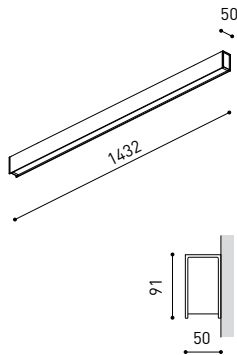

DIMENSIONS

PRODUCT	
Name	FIFTY WALL 150 3000K NT
Reference	A2340311NT
Color	Textured black
RAL	9005
Category	WALL & FLOOR LIGHTS
LIGHTING INFORMATION	
Light source	LED
Gross luminous flux	3650 Lm
Power	25,5 W
Power values of the system	30,00 W
Colour temperature	3000 K
Colour Rendering Index	CRI>90
Chromatic stability	Mac Adam Step 2
Light beam angle	102°
Lighting efficiency	70%
Efficacy	143 Lm/W
Current intensity	600 mA
Driver	Included
Electrical insulation class	⊕
Voltage	220 V/240 V
Frequency	50/60 Hz
Energy efficiency	A+
LED lifespan	L80B10 (Tc=80°C) >60.000h
OTHER DATA	
Ingress Protection	IP20
Diffuser included	Yes
Weight	5920 g.
Packaged weight	7635 g.
Packaging dimensions	Ø128 × 1000 mm.
Units per package	1
Materials	Aluminium / Polycarbonate

Fifty Wall, is Arkoslight's LED profile for wall applications. With its diffuse and longitudinal lighting it remarks the architectonic structure.

POLAR DIAGRAM

CONICAL DIAGRAM