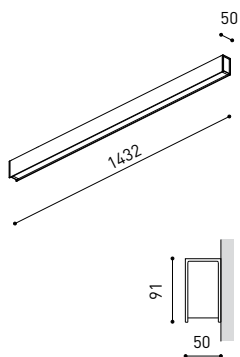

DIMENSIONS

PRODUCT	
Name	FIFTY WALL 150 3000K WT
Reference	A2340311WT
Color	Textured white
RAL	9016
Category	WALL & FLOOR LIGHTS
LIGHTING INFORMATION	
Light source	LED
Gross luminous flux	3650 Lm
Power	25,5 W
Power values of the system	30,00 W
Colour temperature	3000 K
Colour Rendering Index	CRI>90
Chromatic stability	Mac Adam Step 2
Light beam angle	102°
Lighting efficiency	70%
Efficacy	143 Lm/W
Current intensity	600 mA
Driver	Included
Electrical insulation class	⊕
Voltage	220 V/240 V
Frequency	50/60 Hz
Energy efficiency	A+
LED lifespan	L80B10 (Tc=80°C) >60.000h
OTHER DATA	
Ingress Protection	IP20
Diffuser included	Yes
Weight	5920 g.
Packaged weight	7635 g.
Packaging dimensions	Ø128 x 1000 mm.
Units per package	1
Materials	Aluminium / Polycarbonate

Fifty Wall, is Arkoslight's LED profile for wall applications. With its diffuse and longitudinal lighting it remarks the architectonic structure.

POLAR DIAGRAM

CONICAL DIAGRAM