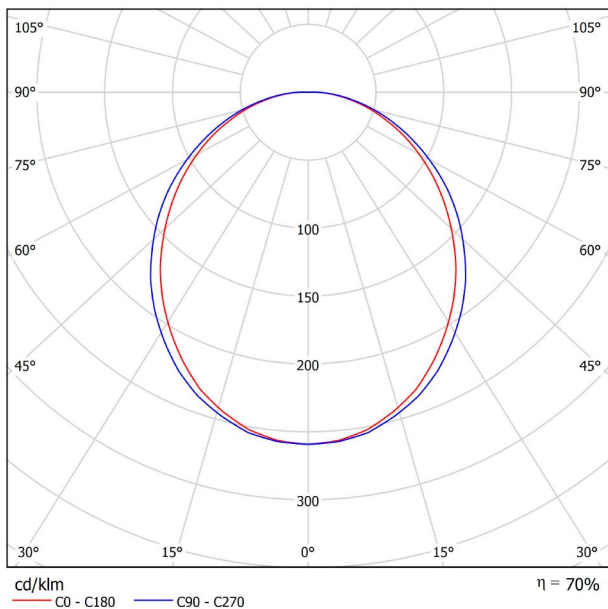

DIMENSIONS

PRODUCT	
Name	FIFTY WALL 150 3000K WT
Reference	A2340311WT
Color	Textured white
RAL	9016
Category	WALL & FLOOR LIGHTS
LIGHTING INFORMATION	
Light source	LED
Gross luminous flux	3650 Lm
Power	25,5 W
Power values of the system	30,00 W
Colour temperature	3000 K
Colour Rendering Index	CRI>90
Chromatic stability	Mac Adam Step 2
Light beam angle	102°
Lighting efficiency	70%
Efficacy	143 Lm/W
Current intensity	600 mA
Driver	Included
Electrical insulation class	⊕
Voltage	220 V/240 V
Frequency	50/60 Hz
Energy efficiency	A+
LED lifespan	L80B10 (Tc=80°C) >60.000h
OTHER DATA	
Ingress Protection	IP20
Diffuser included	Yes
Weight	5920 g.
Packaged weight	7635 g.
Packaging dimensions	Ø128 x 1000 mm.
Units per package	1
Materials	Aluminium / Polycarbonate

Fifty Wall, is Arkoslight's LED profile for wall applications. With its diffuse and longitudinal lighting it remarks the architectonic structure.

POLAR DIAGRAM

CONICAL DIAGRAM