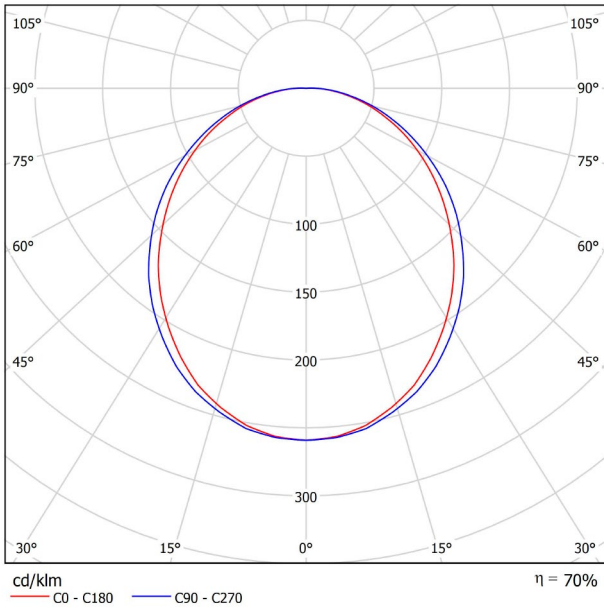

DIMENSIONS

PRODUCT	
Name	FIFTY WALL 150 4000K NT
Reference	A2340312NT
Color	Textured black
RAL	9005
Category	WALL & FLOOR LIGHTS
LIGHTING INFORMATION	
Light source	LED
Gross luminous flux	3750 Lm
Power	25,5 W
Power values of the system	30,00 W
Colour temperature	4000 K
Colour Rendering Index	CRI>90
Chromatic stability	Mac Adam Step 2
Light beam angle	102°
Lighting efficiency	70%
Efficacy	147 Lm/W
Current intensity	600 mA
Driver	Included
Electrical insulation class	⊕
Voltage	220 V/240 V
Frequency	50/60 Hz
Energy efficiency	A+
LED lifespan	L80B10 (Tc=80°C) >60.000h
OTHER DATA	
Ingress Protection	IP20
Diffuser included	Yes
Weight	5920 g.
Packaged weight	7635 g.
Packaging dimensions	Ø128 x 1000 mm.
Units per package	1
Materials	Aluminium / Polycarbonate

Fifty Wall, is Arkoslight's LED profile for wall applications. With its diffuse and longitudinal lighting it remarks the architectonic structure.

POLAR DIAGRAM

CONICAL DIAGRAM