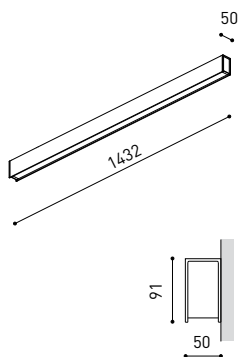

DIMENSIONS

PRODUCT	
Name	FIFTY WALL 150 4000K NT
Reference	A2340312NT
Color	Textured black
RAL	9005
Category	WALL & FLOOR LIGHTS
LIGHTING INFORMATION	
Light source	LED
Gross luminous flux	3750 Lm
Power	25,5 W
Power values of the system	30,00 W
Colour temperature	4000 K
Colour Rendering Index	CRI>90
Chromatic stability	Mac Adam Step 2
Light beam angle	102°
Lighting efficiency	70%
Efficacy	147 Lm/W
Current intensity	600 mA
Driver	Included
Electrical insulation class	⊕
Voltage	220 V/240 V
Frequency	50/60 Hz
Energy efficiency	A+
LED lifespan	L80B10 (Tc=80°C) >60.000h
OTHER DATA	
Ingress Protection	IP20
Diffuser included	Yes
Weight	5920 g.
Packaged weight	7635 g.
Packaging dimensions	Ø128 x 1000 mm.
Units per package	1
Materials	Aluminium / Polycarbonate

Fifty Wall, is Arkoslight's LED profile for wall applications. With its diffuse and longitudinal lighting it remarks the architectonic structure.

POLAR DIAGRAM

CONICAL DIAGRAM