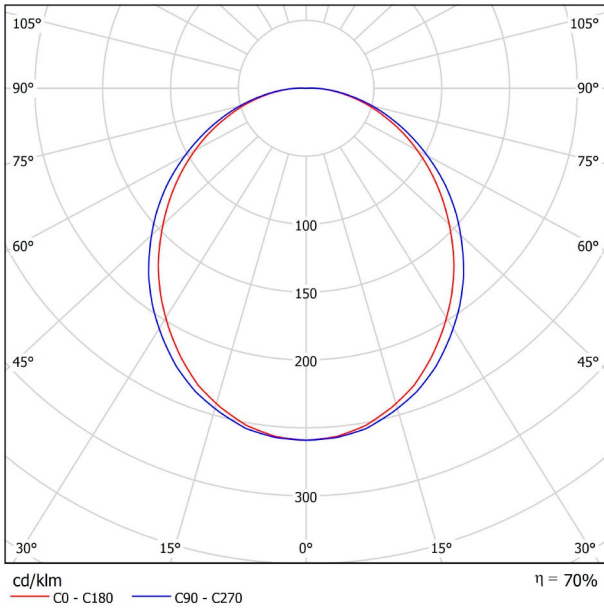

DIMENSIONS

PRODUCT	
Name	FIFTY WALL 150 4000K WT
Reference	A2340312WT
Color	Textured white
RAL	9016
Category	WALL & FLOOR LIGHTS
LIGHTING INFORMATION	
Light source	LED
Gross luminous flux	3750 Lm
Power	25,5 W
Power values of the system	30,00 W
Colour temperature	4000 K
Colour Rendering Index	CRI>90
Chromatic stability	Mac Adam Step 2
Light beam angle	102°
Lighting efficiency	70%
Efficacy	147 Lm/W
Current intensity	600 mA
Driver	Included
Electrical insulation class	⊕
Voltage	220 V/240 V
Frequency	50/60 Hz
Energy efficiency	A+
LED lifespan	L80B10 (Tc=80°C) >60.000h
OTHER DATA	
Ingress Protection	IP20
Diffuser included	Yes
Weight	5920 g.
Packaged weight	7635 g.
Packaging dimensions	Ø128 x 1000 mm.
Units per package	1
Materials	Aluminium / Polycarbonate

Fifty Wall, is Arkoslight's LED profile for wall applications. With its diffuse and longitudinal lighting it remarks the architectonic structure.

POLAR DIAGRAM

CONICAL DIAGRAM