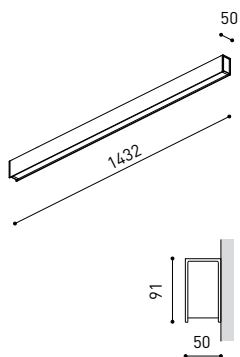

DIMENSIONS

PRODUCT	
Name	FIFTY WALL 150 4000K WT
Reference	A2340312WT
Color	Textured white
RAL	9016
Category	WALL & FLOOR LIGHTS
LIGHTING INFORMATION	
Light source	LED
Gross luminous flux	3750 Lm
Power	25,5 W
Power values of the system	30,00 W
Colour temperature	4000 K
Colour Rendering Index	CRI>90
Chromatic stability	Mac Adam Step 2
Light beam angle	102°
Lighting efficiency	70%
Efficacy	147 Lm/W
Current intensity	600 mA
Driver	Included
Electrical insulation class	⊕
Voltage	220 V/240 V
Frequency	50/60 Hz
Energy efficiency	A+
LED lifespan	L80B10 (Tc=80°C) >60.000h
OTHER DATA	
Ingress Protection	IP20
Diffuser included	Yes
Weight	5920 g.
Packaged weight	7635 g.
Packaging dimensions	Ø128 x 1000 mm.
Units per package	1
Materials	Aluminium / Polycarbonate

Fifty Wall, is Arkoslight's LED profile for wall applications. With its diffuse and longitudinal lighting it remarks the architectonic structure.

POLAR DIAGRAM

CONICAL DIAGRAM