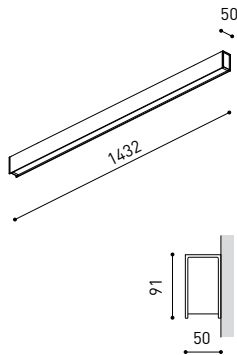

DIMENSIONS

PRODUCT	
Name	FIFTY WALL 150 DIM DALI/PUSH 3000K NT
Reference	A2340321NT
Color	Textured black
RAL	9005
Category	WALL & FLOOR LIGHTS
LIGHTING INFORMATION	
Light source	LED
Gross luminous flux	3650 Lm
Power	25,5 W
Power values of the system	28,98 W
Colour temperature	3000 K
Colour Rendering Index	CRI>90
Chromatic stability	Mac Adam Step 2
Light beam angle	102°
Lighting efficiency	70%
Efficacy	143 Lm/W
Current intensity	600 mA
Dimming	DALI / Push
Driver	Included
Electrical insulation class	⊕
Voltage	220 V/240 V
Frequency	50/60 Hz
Energy efficiency	A+
LED lifespan	L80B10 (Tc=80°C) >60.000h
OTHER DATA	
Ingress Protection	IP20
Diffuser included	Yes
Weight	5920 g.
Packaged weight	7635 g.
Packaging dimensions	Ø128 × 1285 mm.
Units per package	1
Materials	Aluminium / Polycarbonate

Fifty Wall, is Arkoslight's LED profile for wall applications. With its diffuse and longitudinal lighting it remarks the architectonic structure.

POLAR DIAGRAM

CONICAL DIAGRAM