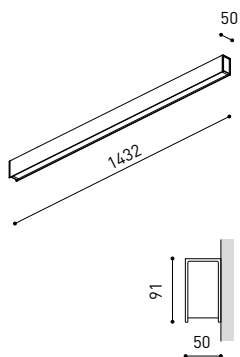

DIMENSIONS

Name	FIFTY WALL 150 DIM DALI/PUSH 3000K WT
Reference	A2340321WT
Color	Textured white
RAL	9016
Category	WALL & FLOOR LIGHTS

PRODUCT

Light source	LED
Gross luminous flux	3650 Lm
Power	25,5 W
Power values of the system	28,98 W
Colour temperature	3000 K
Colour Rendering Index	CRI>90
Chromatic stability	Mac Adam Step 2
Light beam angle	102°
Lighting efficiency	70%
Efficacy	143 Lm/W
Current intensity	600 mA
Dimming	DALI / Push
Driver	Included
Electrical insulation class	⊕
Voltage	220 V/240 V
Frequency	50/60 Hz
Energy efficiency	A+
LED lifespan	L80B10 (Tc=80°C) >60.000h

LIGHTING INFORMATION

Ingress Protection	IP20
Diffuser included	Yes
Weight	5920 g.
Packaged weight	7635 g.
Packaging dimensions	Ø128 × 1285 mm.
Units per package	1
Materials	Aluminium / Polycarbonate

OTHER DATA

Fifty Wall, is Arkoslight's LED profile for wall applications. With its diffuse and longitudinal lighting it remarks the architectonic structure.

POLAR DIAGRAM

CONICAL DIAGRAM