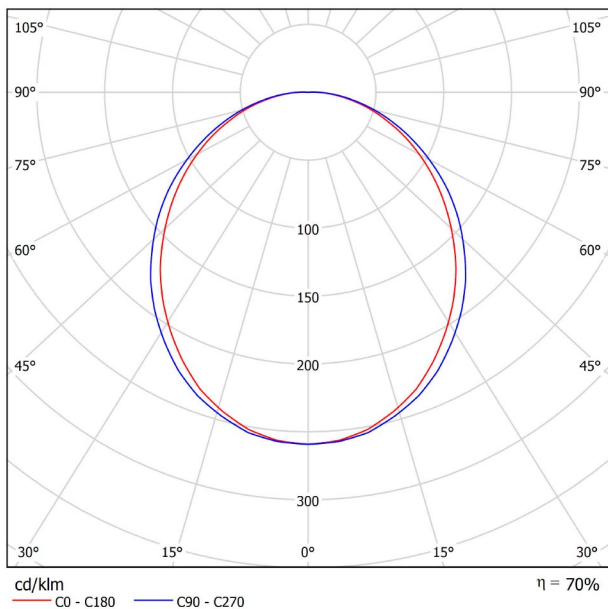

DIMENSIONS

Name	FIFTY WALL 150 DIM DALI/PUSH 3000K WT
Reference	A2340321WT
Color	Textured white
RAL	9016
Category	WALL & FLOOR LIGHTS

PRODUCT

Light source	LED
Gross luminous flux	3650 Lm
Power	25,5 W
Power values of the system	28,98 W
Colour temperature	3000 K
Colour Rendering Index	CRI>90
Chromatic stability	Mac Adam Step 2
Light beam angle	102°
Lighting efficiency	70%
Efficacy	143 Lm/W
Current intensity	600 mA
Dimming	DALI / Push
Driver	Included
Electrical insulation class	⊕
Voltage	220 V/240 V
Frequency	50/60 Hz
Energy efficiency	A+
LED lifespan	L80B10 (Tc=80°C) >60.000h

LIGHTING INFORMATION

Ingress Protection	IP20
Diffuser included	Yes
Weight	5920 g.
Packaged weight	7635 g.
Packaging dimensions	Ø128 × 1285 mm.
Units per package	1
Materials	Aluminium / Polycarbonate

OTHER DATA

Fifty Wall, is Arkoslight's LED profile for wall applications. With its diffuse and longitudinal lighting it remarks the architectonic structure.

POLAR DIAGRAM

CONICAL DIAGRAM