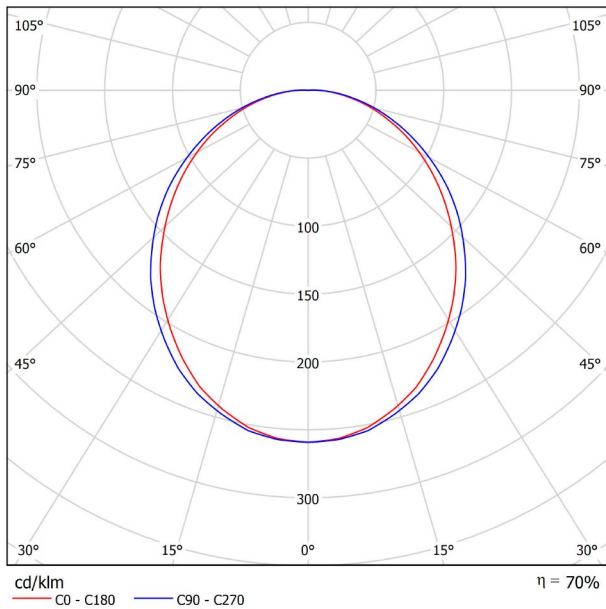

DIMENSIONS

<b>PRODUCT</b>	
Name	FIFTY WALL 150 DIM DALI/PUSH 4000K NT
Reference	A2340322NT
Color	Textured black
RAL	9005
Category	WALL & FLOOR LIGHTS
<b>LIGHTING INFORMATION</b>	
Light source	LED
Gross luminous flux	3750 Lm
Power	25,5 W
Power values of the system	28,98 W
Colour temperature	4000 K
Colour Rendering Index	CRI>90
Chromatic stability	Mac Adam Step 2
Light beam angle	102°
Lighting efficiency	70%
Efficacy	147 Lm/W
Current intensity	600 mA
Dimming	DALI / Push
Driver	Included
Electrical insulation class	⊕
Voltage	220 V/240 V
Frequency	50/60 Hz
Energy efficiency	A+
LED lifespan	L80B10 (Tc=80°C) >60.000h
<b>OTHER DATA</b>	
Ingress Protection	IP20
Diffuser included	Yes
Weight	5920 g.
Packaged weight	7635 g.
Packaging dimensions	Ø128 × 1285 mm.
Units per package	1
Materials	Aluminium / Polycarbonate

Fifty Wall, is Arkoslight's LED profile for wall applications. With its diffuse and longitudinal lighting it remarks the architectonic structure.

POLAR DIAGRAM

CONICAL DIAGRAM