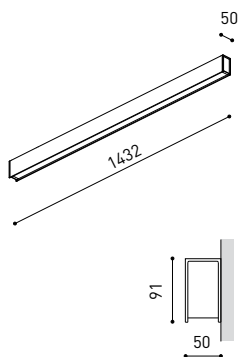

DIMENSIONS

<b>PRODUCT</b>	
Name	FIFTY WALL 150 DIM DALI/PUSH 4000K NT
Reference	A2340322NT
Color	Textured black
RAL	9005
Category	WALL & FLOOR LIGHTS
<b>LIGHTING INFORMATION</b>	
Light source	LED
Gross luminous flux	3750 Lm
Power	25,5 W
Power values of the system	28,98 W
Colour temperature	4000 K
Colour Rendering Index	CRI>90
Chromatic stability	Mac Adam Step 2
Light beam angle	102°
Lighting efficiency	70%
Efficacy	147 Lm/W
Current intensity	600 mA
Dimming	DALI / Push
Driver	Included
Electrical insulation class	⊕
Voltage	220 V/240 V
Frequency	50/60 Hz
Energy efficiency	A+
LED lifespan	L80B10 (Tc=80°C) >60.000h
<b>OTHER DATA</b>	
Ingress Protection	IP20
Diffuser included	Yes
Weight	5920 g.
Packaged weight	7635 g.
Packaging dimensions	Ø128 × 1285 mm.
Units per package	1
Materials	Aluminium / Polycarbonate

Fifty Wall, is Arkoslight's LED profile for wall applications. With its diffuse and longitudinal lighting it remarks the architectonic structure.

POLAR DIAGRAM

CONICAL DIAGRAM