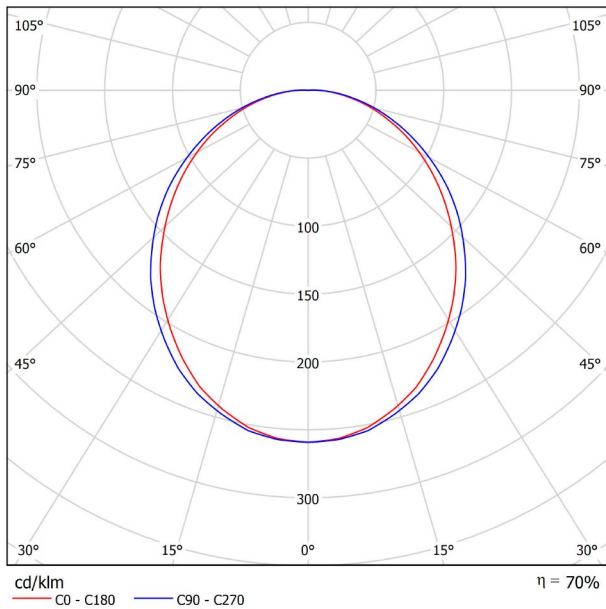

DIMENSIONS

<b>PRODUCT</b>	
Name	FIFTY WALL 150 DIM DALI/PUSH 4000K WT
Reference	A2340322WT
Color	Textured white
RAL	9016
Category	WALL & FLOOR LIGHTS
<b>LIGHTING INFORMATION</b>	
Light source	LED
Gross luminous flux	3750 Lm
Power	25,5 W
Power values of the system	28,98 W
Colour temperature	4000 K
Colour Rendering Index	CRI>90
Chromatic stability	Mac Adam Step 2
Light beam angle	102°
Lighting efficiency	70%
Efficacy	147 Lm/W
Current intensity	600 mA
Dimming	DALI / Push
Driver	Included
Electrical insulation class	⊕
Voltage	220 V/240 V
Frequency	50/60 Hz
Energy efficiency	A+
LED lifespan	L80B10 (Tc=80°C) >60.000h
<b>OTHER DATA</b>	
Ingress Protection	IP20
Diffuser included	Yes
Weight	5920 g.
Packaged weight	7635 g.
Packaging dimensions	Ø128 × 1285 mm.
Units per package	1
Materials	Aluminium / Polycarbonate

Fifty Wall, is Arkoslight's LED profile for wall applications. With its diffuse and longitudinal lighting it remarks the architectonic structure.

POLAR DIAGRAM

CONICAL DIAGRAM