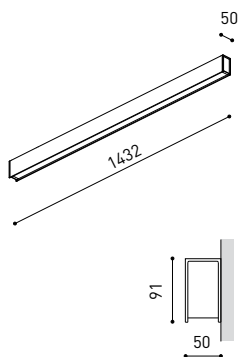

DIMENSIONS

<b>PRODUCT</b>	
Name	FIFTY WALL 150 DIM DALI/PUSH 4000K WT
Reference	A2340322WT
Color	Textured white
RAL	9016
Category	WALL & FLOOR LIGHTS
<b>LIGHTING INFORMATION</b>	
Light source	LED
Gross luminous flux	3750 Lm
Power	25,5 W
Power values of the system	28,98 W
Colour temperature	4000 K
Colour Rendering Index	CRI>90
Chromatic stability	Mac Adam Step 2
Light beam angle	102°
Lighting efficiency	70%
Efficacy	147 Lm/W
Current intensity	600 mA
Dimming	DALI / Push
Driver	Included
Electrical insulation class	⊕
Voltage	220 V/240 V
Frequency	50/60 Hz
Energy efficiency	A+
LED lifespan	L80B10 (Tc=80°C) >60.000h
<b>OTHER DATA</b>	
Ingress Protection	IP20
Diffuser included	Yes
Weight	5920 g.
Packaged weight	7635 g.
Packaging dimensions	Ø128 × 1285 mm.
Units per package	1
Materials	Aluminium / Polycarbonate

Fifty Wall, is Arkoslight's LED profile for wall applications. With its diffuse and longitudinal lighting it remarks the architectonic structure.

POLAR DIAGRAM

CONICAL DIAGRAM