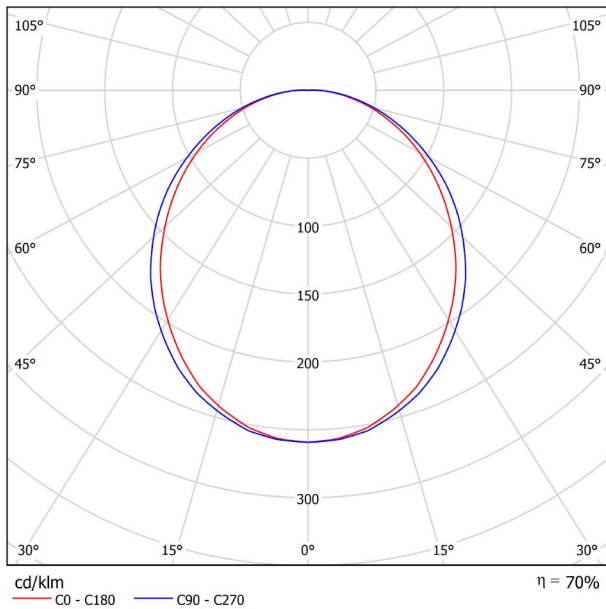

DIMENSIONS

PRODUCT	
Name	FIFTY WALL 300 3000K NT
Reference	A2340411NT
Color	Textured black
RAL	9005
Category	WALL & FLOOR LIGHTS
LIGHTING INFORMATION	
Light source	LED
Gross luminous flux	7300 Lm
Power	51 W
Power values of the system	60,00 W
Colour temperature	3000 K
Colour Rendering Index	CRI>90
Chromatic stability	Mac Adam Step 2
Light beam angle	102°
Lighting efficiency	70%
Efficacy	143 Lm/W
Current intensity	600 mA
Driver	Included
Electrical insulation class	⊕
Voltage	220 V/240 V
Frequency	50/60 Hz
Energy efficiency	A+
LED lifespan	L80B10 (Tc=80°C) >60.000h
OTHER DATA	
Ingress Protection	IP20
Diffuser included	Yes
Weight	11830 g.
Packaged weight	13786 g.
Packaging dimensions	Ø128 x 1570 mm.
Units per package	1
Materials	Aluminium / Polycarbonate

Fifty Wall, is Arkoslight's LED profile for wall applications. With its diffuse and longitudinal lighting it remarks the architectonic structure.

POLAR DIAGRAM

CONICAL DIAGRAM