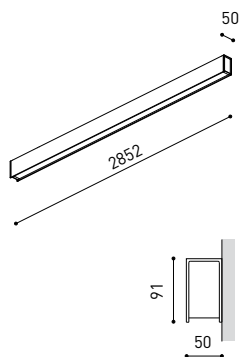

DIMENSIONS

PRODUCT	
Name	FIFTY WALL 300 3000K NT
Reference	A2340411NT
Color	Textured black
RAL	9005
Category	WALL & FLOOR LIGHTS
LIGHTING INFORMATION	
Light source	LED
Gross luminous flux	7300 Lm
Power	51 W
Power values of the system	60,00 W
Colour temperature	3000 K
Colour Rendering Index	CRI>90
Chromatic stability	Mac Adam Step 2
Light beam angle	102°
Lighting efficiency	70%
Efficacy	143 Lm/W
Current intensity	600 mA
Driver	Included
Electrical insulation class	⊕
Voltage	220 V/240 V
Frequency	50/60 Hz
Energy efficiency	A+
LED lifespan	L80B10 (Tc=80°C) >60.000h
OTHER DATA	
Ingress Protection	IP20
Diffuser included	Yes
Weight	11830 g.
Packaged weight	13786 g.
Packaging dimensions	Ø128 x 1570 mm.
Units per package	1
Materials	Aluminium / Polycarbonate

Fifty Wall, is Arkoslight's LED profile for wall applications. With its diffuse and longitudinal lighting it remarks the architectonic structure.

POLAR DIAGRAM

CONICAL DIAGRAM