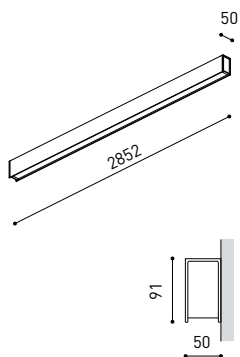

DIMENSIONS

<b>PRODUCT</b>	
Name	FIFTY WALL 300 3000K WT
Reference	A2340411WT
Color	Textured white
RAL	9016
Category	WALL & FLOOR LIGHTS
<b>LIGHTING INFORMATION</b>	
Light source	LED
Gross luminous flux	7300 Lm
Power	51 W
Power values of the system	60,00 W
Colour temperature	3000 K
Colour Rendering Index	CRI>90
Chromatic stability	Mac Adam Step 2
Light beam angle	102°
Lighting efficiency	70%
Efficacy	143 Lm/W
Current intensity	600 mA
Driver	Included
Electrical insulation class	⊕
Voltage	220 V/240 V
Frequency	50/60 Hz
Energy efficiency	A+
LED lifespan	L80B10 (Tc=80°C) >60.000h
<b>OTHER DATA</b>	
Ingress Protection	IP20
Diffuser included	Yes
Weight	11830 g.
Packaged weight	13786 g.
Packaging dimensions	Ø128 x 1570 mm.
Units per package	1
Materials	Aluminium / Polycarbonate

Fifty Wall, is Arkoslight's LED profile for wall applications. With its diffuse and longitudinal lighting it remarks the architectonic structure.

POLAR DIAGRAM

CONICAL DIAGRAM