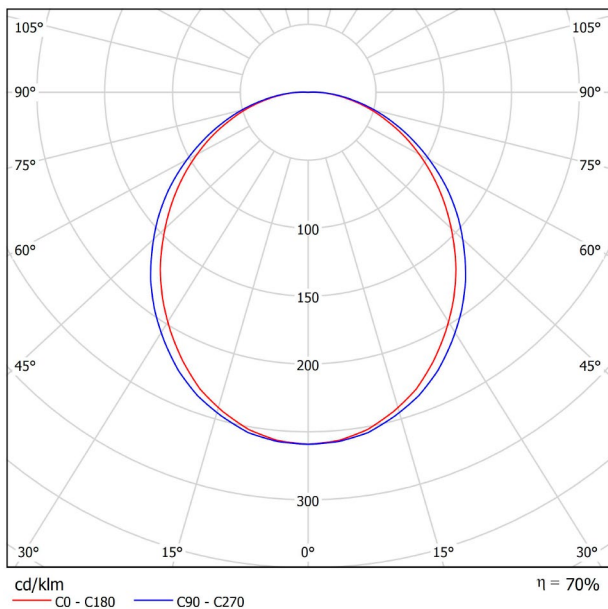

DIMENSIONS

<b>PRODUCT</b>	
Name	FIFTY WALL 300 3000K WT
Reference	A2340411WT
Color	Textured white
RAL	9016
Category	WALL & FLOOR LIGHTS
<b>LIGHTING INFORMATION</b>	
Light source	LED
Gross luminous flux	7300 Lm
Power	51 W
Power values of the system	60,00 W
Colour temperature	3000 K
Colour Rendering Index	CRI>90
Chromatic stability	Mac Adam Step 2
Light beam angle	102°
Lighting efficiency	70%
Efficacy	143 Lm/W
Current intensity	600 mA
Driver	Included
Electrical insulation class	⊕
Voltage	220 V/240 V
Frequency	50/60 Hz
Energy efficiency	A+
LED lifespan	L80B10 (Tc=80°C) >60.000h
<b>OTHER DATA</b>	
Ingress Protection	IP20
Diffuser included	Yes
Weight	11830 g.
Packaged weight	13786 g.
Packaging dimensions	Ø128 x 1570 mm.
Units per package	1
Materials	Aluminium / Polycarbonate

Fifty Wall, is Arkoslight's LED profile for wall applications. With its diffuse and longitudinal lighting it remarks the architectonic structure.

POLAR DIAGRAM

CONICAL DIAGRAM