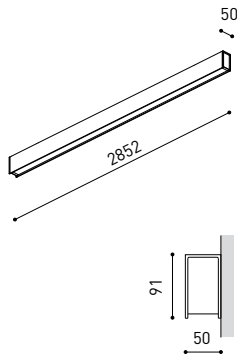

DIMENSIONS

<b>PRODUCT</b>	
Name	FIFTY WALL 300 4000K NT
Reference	A2340412NT
Color	Textured black
RAL	9005
Category	WALL & FLOOR LIGHTS
<b>LIGHTING INFORMATION</b>	
Light source	LED
Gross luminous flux	7500 Lm
Power	51 W
Power values of the system	60,00 W
Colour temperature	4000 K
Colour Rendering Index	CRI>90
Chromatic stability	Mac Adam Step 2
Light beam angle	102°
Lighting efficiency	70%
Efficacy	147 Lm/W
Current intensity	600 mA
Driver	Included
Electrical insulation class	⊕
Voltage	220 V/240 V
Frequency	50/60 Hz
Energy efficiency	A+
LED lifespan	L80B10 (Tc=80°C) >60.000h
<b>OTHER DATA</b>	
Ingress Protection	IP20
Diffuser included	Yes
Weight	11830 g.
Packaged weight	13786 g.
Packaging dimensions	Ø128 x 1570 mm.
Units per package	1
Materials	Aluminium / Polycarbonate

Fifty Wall, is Arkoslight's LED profile for wall applications. With its diffuse and longitudinal lighting it remarks the architectonic structure.

POLAR DIAGRAM

CONICAL DIAGRAM