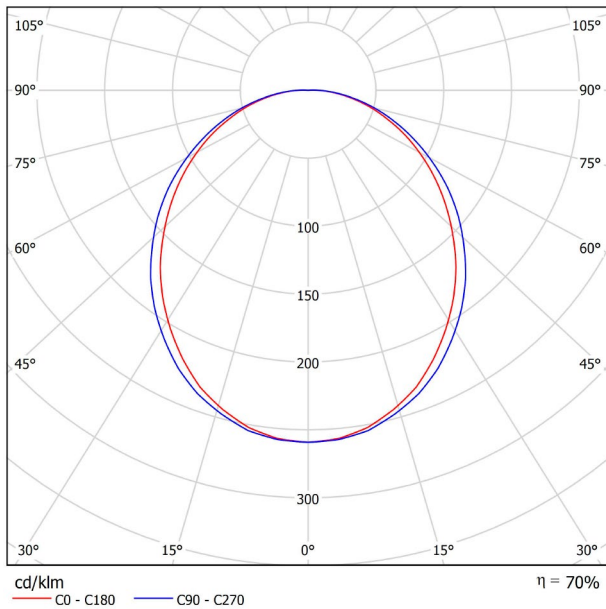

DIMENSIONS

<b>PRODUCT</b>	
Name	FIFTY WALL 300 4000K NT
Reference	A2340412NT
Color	Textured black
RAL	9005
Category	WALL & FLOOR LIGHTS
<b>LIGHTING INFORMATION</b>	
Light source	LED
Gross luminous flux	7500 Lm
Power	51 W
Power values of the system	60,00 W
Colour temperature	4000 K
Colour Rendering Index	CRI>90
Chromatic stability	Mac Adam Step 2
Light beam angle	102°
Lighting efficiency	70%
Efficacy	147 Lm/W
Current intensity	600 mA
Driver	Included
Electrical insulation class	⊕
Voltage	220 V/240 V
Frequency	50/60 Hz
Energy efficiency	A+
LED lifespan	L80B10 (Tc=80°C) >60.000h
<b>OTHER DATA</b>	
Ingress Protection	IP20
Diffuser included	Yes
Weight	11830 g.
Packaged weight	13786 g.
Packaging dimensions	Ø128 x 1570 mm.
Units per package	1
Materials	Aluminium / Polycarbonate

Fifty Wall, is Arkoslight's LED profile for wall applications. With its diffuse and longitudinal lighting it remarks the architectonic structure.

POLAR DIAGRAM

CONICAL DIAGRAM