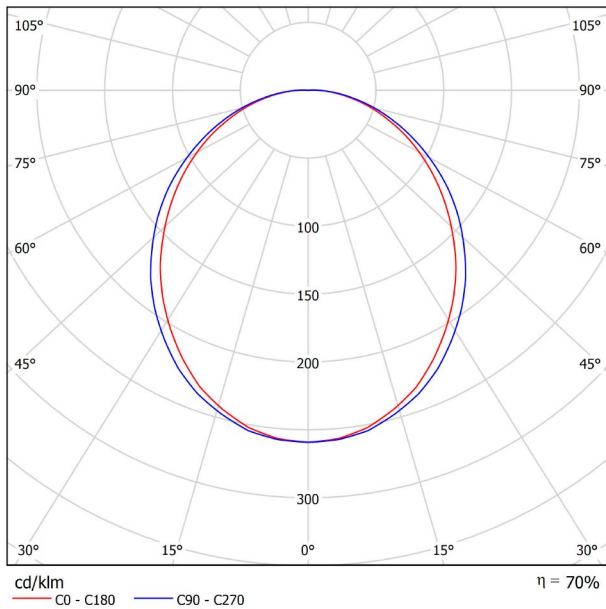

DIMENSIONS

PRODUCT	
Name	FIFTY WALL 300 4000K WT
Reference	A2340412WT
Color	Textured white
RAL	9016
Category	WALL & FLOOR LIGHTS
LIGHTING INFORMATION	
Light source	LED
Gross luminous flux	7500 Lm
Power	51 W
Power values of the system	60,00 W
Colour temperature	4000 K
Colour Rendering Index	CRI>90
Chromatic stability	Mac Adam Step 2
Light beam angle	102°
Lighting efficiency	70%
Efficacy	147 Lm/W
Current intensity	600 mA
Driver	Included
Electrical insulation class	⊕
Voltage	220 V/240 V
Frequency	50/60 Hz
Energy efficiency	A+
LED lifespan	L80B10 (Tc=80°C) >60.000h
OTHER DATA	
Ingress Protection	IP20
Diffuser included	Yes
Weight	11830 g.
Packaged weight	13786 g.
Packaging dimensions	Ø128 x 1570 mm.
Units per package	1
Materials	Aluminium / Polycarbonate

Fifty Wall, is Arkoslight's LED profile for wall applications. With its diffuse and longitudinal lighting it remarks the architectonic structure.

POLAR DIAGRAM

CONICAL DIAGRAM