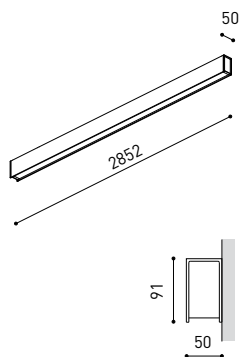

DIMENSIONS

PRODUCT	
Name	FIFTY WALL 300 4000K WT
Reference	A2340412WT
Color	Textured white
RAL	9016
Category	WALL & FLOOR LIGHTS
LIGHTING INFORMATION	
Light source	LED
Gross luminous flux	7500 Lm
Power	51 W
Power values of the system	60,00 W
Colour temperature	4000 K
Colour Rendering Index	CRI>90
Chromatic stability	Mac Adam Step 2
Light beam angle	102°
Lighting efficiency	70%
Efficacy	147 Lm/W
Current intensity	600 mA
Driver	Included
Electrical insulation class	⊕
Voltage	220 V/240 V
Frequency	50/60 Hz
Energy efficiency	A+
LED lifespan	L80B10 (Tc=80°C) >60.000h
OTHER DATA	
Ingress Protection	IP20
Diffuser included	Yes
Weight	11830 g.
Packaged weight	13786 g.
Packaging dimensions	Ø128 x 1570 mm.
Units per package	1
Materials	Aluminium / Polycarbonate

Fifty Wall, is Arkoslight's LED profile for wall applications. With its diffuse and longitudinal lighting it remarks the architectonic structure.

POLAR DIAGRAM

CONICAL DIAGRAM