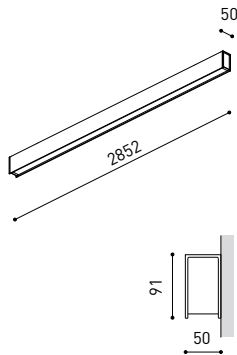

DIMENSIONS

<b>PRODUCT</b>	
Name	FIFTY WALL 300 DIM DALI/PUSH 3000K NT
Reference	A2340421NT
Color	Textured black
RAL	9005
Category	WALL & FLOOR LIGHTS
<b>LIGHTING INFORMATION</b>	
Light source	LED
Gross luminous flux	7300 Lm
Power	51 W
Power values of the system	57,95 W
Colour temperature	3000 K
Colour Rendering Index	CRI>90
Chromatic stability	Mac Adam Step 2
Light beam angle	102°
Lighting efficiency	70%
Efficacy	143 Lm/W
Current intensity	600 mA
Dimming	DALI / Push
Driver	Included
Electrical insulation class	⊕
Voltage	220 V/240 V
Frequency	50/60 Hz
Energy efficiency	A+
LED lifespan	L80B10 (Tc=80°C) >60.000h
<b>OTHER DATA</b>	
Ingress Protection	IP20
Diffuser included	Yes
Weight	11830 g.
Packaged weight	13786 g.
Packaging dimensions	Ø128 × 2985 mm.
Units per package	1
Materials	Aluminium / Polycarbonate

Fifty Wall, is Arkoslight's LED profile for wall applications. With its diffuse and longitudinal lighting it remarks the architectonic structure.

POLAR DIAGRAM

CONICAL DIAGRAM