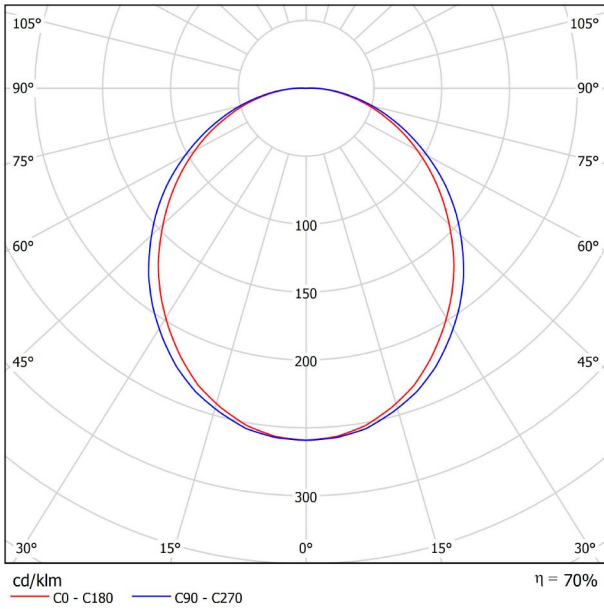

DIMENSIONS

<b>PRODUCT</b>	
Name	FIFTY WALL 300 DIM DALI/PUSH 3000K NT
Reference	A2340421NT
Color	Textured black
RAL	9005
Category	WALL & FLOOR LIGHTS
<b>LIGHTING INFORMATION</b>	
Light source	LED
Gross luminous flux	7300 Lm
Power	51 W
Power values of the system	57,95 W
Colour temperature	3000 K
Colour Rendering Index	CRI>90
Chromatic stability	Mac Adam Step 2
Light beam angle	102°
Lighting efficiency	70%
Efficacy	143 Lm/W
Current intensity	600 mA
Dimming	DALI / Push
Driver	Included
Electrical insulation class	⊕
Voltage	220 V/240 V
Frequency	50/60 Hz
Energy efficiency	A+
LED lifespan	L80B10 (Tc=80°C) >60.000h
<b>OTHER DATA</b>	
Ingress Protection	IP20
Diffuser included	Yes
Weight	11830 g.
Packaged weight	13786 g.
Packaging dimensions	Ø128 × 2985 mm.
Units per package	1
Materials	Aluminium / Polycarbonate

Fifty Wall, is Arkoslight's LED profile for wall applications. With its diffuse and longitudinal lighting it remarks the architectonic structure.

POLAR DIAGRAM

CONICAL DIAGRAM