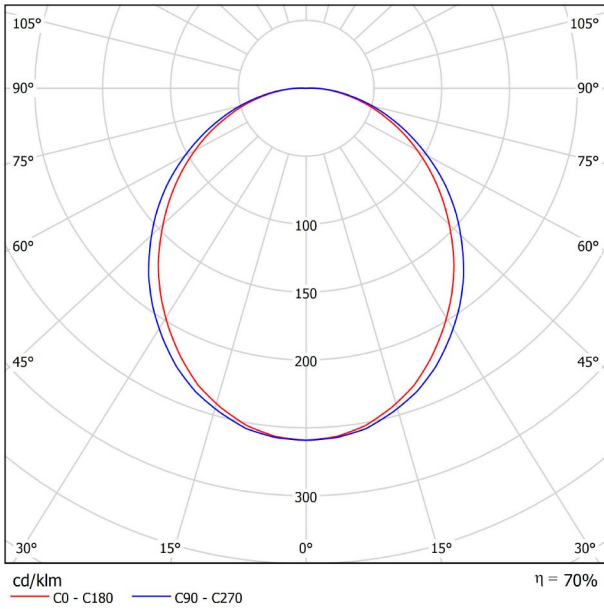

DIMENSIONS

<b>PRODUCT</b>	
Name	FIFTY WALL 300 DIM DALI/PUSH 3000K WT
Reference	A2340421WT
Color	Textured white
RAL	9016
Category	WALL & FLOOR LIGHTS
<b>LIGHTING INFORMATION</b>	
Light source	LED
Gross luminous flux	7300 Lm
Power	51 W
Power values of the system	57,95 W
Colour temperature	3000 K
Colour Rendering Index	CRI>90
Chromatic stability	Mac Adam Step 2
Light beam angle	102°
Lighting efficiency	70%
Efficacy	143 Lm/W
Current intensity	600 mA
Dimming	DALI / Push
Driver	Included
Electrical insulation class	⊕
Voltage	220 V/240 V
Frequency	50/60 Hz
Energy efficiency	A+
LED lifespan	L80B10 (Tc=80°C) >60.000h
<b>OTHER DATA</b>	
Ingress Protection	IP20
Diffuser included	Yes
Weight	11830 g.
Packaged weight	13786 g.
Packaging dimensions	Ø128 × 2985 mm.
Units per package	1
Materials	Aluminium / Polycarbonate

Fifty Wall, is Arkoslight's LED profile for wall applications. With its diffuse and longitudinal lighting it remarks the architectonic structure.

POLAR DIAGRAM

CONICAL DIAGRAM