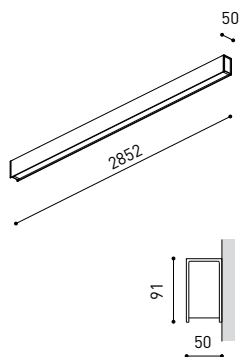

DIMENSIONS

<b>PRODUCT</b>	
Name	FIFTY WALL 300 DIM DALI/PUSH 3000K WT
Reference	A2340421WT
Color	Textured white
RAL	9016
Category	WALL & FLOOR LIGHTS
<b>LIGHTING INFORMATION</b>	
Light source	LED
Gross luminous flux	7300 Lm
Power	51 W
Power values of the system	57,95 W
Colour temperature	3000 K
Colour Rendering Index	CRI>90
Chromatic stability	Mac Adam Step 2
Light beam angle	102°
Lighting efficiency	70%
Efficacy	143 Lm/W
Current intensity	600 mA
Dimming	DALI / Push
Driver	Included
Electrical insulation class	⊕
Voltage	220 V/240 V
Frequency	50/60 Hz
Energy efficiency	A+
LED lifespan	L80B10 (Tc=80°C) >60.000h
<b>OTHER DATA</b>	
Ingress Protection	IP20
Diffuser included	Yes
Weight	11830 g.
Packaged weight	13786 g.
Packaging dimensions	Ø128 × 2985 mm.
Units per package	1
Materials	Aluminium / Polycarbonate

Fifty Wall, is Arkoslight's LED profile for wall applications. With its diffuse and longitudinal lighting it remarks the architectonic structure.

POLAR DIAGRAM

CONICAL DIAGRAM