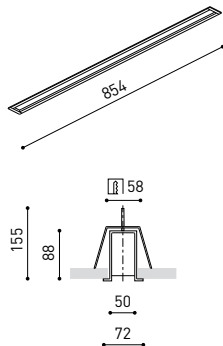

DIMENSIONS

ACCESSORIES

CUSTOM ACCESSORIES

Name	FIFTY RECESSED CUSTOM 90 3000K NT
Reference	A2311111NT
Color	Textured black
RAL	9005
Category	CUSTOM SYSTEMS

PRODUCT

FIFTY RECESSED CUSTOM 90 3000K NT
A2311111NT
Textured black
9005
CUSTOM SYSTEMS

LIGHTING INFORMATION

Light source	LED
Gross luminous flux	2190 Lm
Power	15,3 W
Power values of the system	18,00 W
Colour temperature	3000 K
Colour Rendering Index	CRI>90
Chromatic stability	MacAdam Step 2
Light beam angle	102°
Lighting efficiency	70%
Efficacy	143 Lm/W
Current intensity	600 mA
Control through bluetooth	Please Consult
Driver	Included - Fast Connect
Electrical insulation class	⊕
Voltage	220 V/240 V
Frequency	50/60 Hz
Energy efficiency	A+
LED lifespan	L80B10 (Tc=80°C) >60.000h

OTHER DATA

Ingress Protection	IP20
Recess measurements	864 × 58 mm.
Diffuser included	Yes
Weight	3550 g.
Packaged weight	4990 g.
Packaging dimensions	Ø168 × 1020 mm
Units per package	1
Materials	Aluminium / Polycarbonate

Fifty Custom, is Arkoslight's profile solution for surface, recessed, suspension or wall applications for lighting projects where a very specific length is required. A tailored suit.