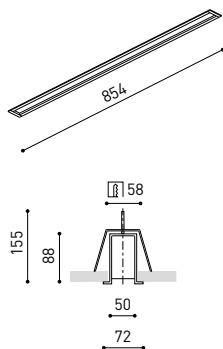

DIMENSIONS

ACCESSORIES

CUSTOM ACCESSORIES

Name	FIFTY RECESSED CUSTOM 90 3000K WT
Reference	A2311111WT
Color	Textured white
RAL	9016
Category	CUSTOM SYSTEMS

LIGHTING INFORMATION

Light source	LED
Gross luminous flux	2190 Lm
Power	15,3 W
Power values of the system	18,00 W
Colour temperature	3000 K
Colour Rendering Index	CRI>90
Chromatic stability	MacAdam Step 2
Light beam angle	102°
Lighting efficiency	70%
Efficacy	143 Lm/W
Current intensity	600 mA
Control through bluetooth	Please Consult
Driver	Included - Fast Connect
Electrical insulation class	⊕
Voltage	220 V/240 V
Frequency	50/60 Hz
Energy efficiency	A+
LED lifespan	L80B10 (Tc=80°C) >60.000h

OTHER DATA

Ingress Protection	IP20
Recess measurements	864 × 58 mm.
Diffuser included	Yes
Weight	3550 g.
Packaged weight	4990 g.
Packaging dimensions	Ø168 × 1020 mm
Units per package	1
Materials	Aluminium / Polycarbonate

Fifty Custom, is Arkoslight's profile solution for surface, recessed, suspension or wall applications for lighting projects where a very specific length is required. A tailored suit.

POLAR DIAGRAM

CONICAL DIAGRAM

FIFTY 2 End Cap Kit Recessed	1050-00-20- WT NT
FIFTY Straight Joiner	1050-01-80
FIFTY Power Line	A231-00-00

COLOUR | WT □ RAL 9016 | NT ■ RAL 9005 |

MATERIAL |  AL |