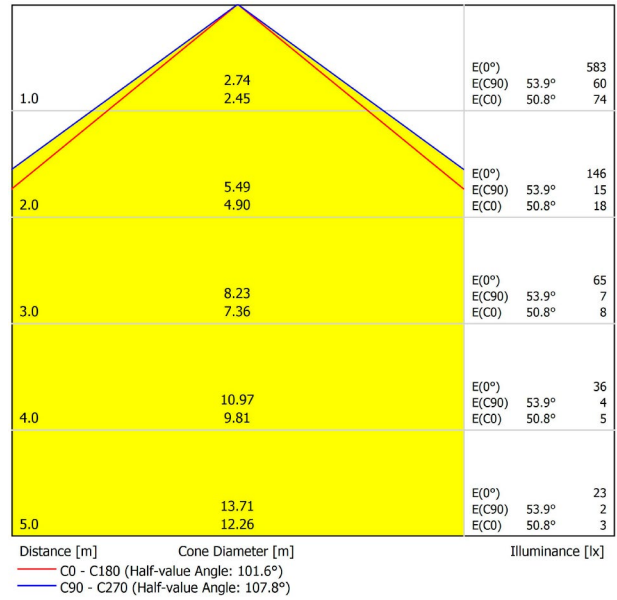

CONICAL DIAGRAM