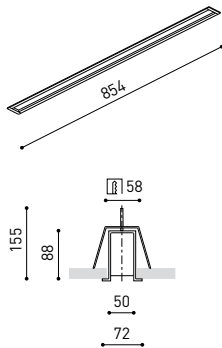

DIMENSIONS

ACCESSORIES

CUSTOM ACCESSORIES

Name	FIFTY RECESSED CUSTOM 90 4000K NT
Reference	A231112NT
Color	Textured black
RAL	9005
Category	CUSTOM SYSTEMS

PRODUCT

FIFTY RECESSED CUSTOM 90 4000K NT

A231112NT

Textured black

9005

CUSTOM SYSTEMS

LIGHTING INFORMATION

Light source	LED
Gross luminous flux	2250 Lm
Power	15,3 W
Power values of the system	18,00 W
Colour temperature	4000 K
Colour Rendering Index	CRI>90
Chromatic stability	MacAdam Step 2
Light beam angle	102°
Lighting efficiency	70%
Efficacy	147 Lm/W
Current intensity	600 mA
Control through bluetooth	Please Consult
Driver	Included - Fast Connect
Electrical insulation class	⊕
Voltage	220 V/240 V
Frequency	50/60 Hz
Energy efficiency	A+
LED lifespan	L80B10 (Tc=80°C) >60.000h

OTHER DATA

Ingress Protection	IP20
Recess measurements	864 × 58 mm.
Diffuser included	Yes
Weight	3550 g.
Packaged weight	4990 g.
Packaging dimensions	Ø168 × 1020 mm
Units per package	1
Materials	Aluminium / Polycarbonate

Fifty Custom, is Arkoslight's profile solution for surface, recessed, suspension or wall applications for lighting projects where a very specific length is required. A tailored suit.