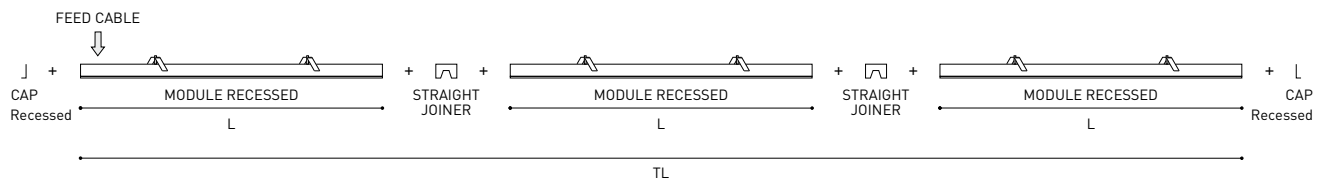

DIMENSIONS

ACCESSORIES

CUSTOM ACCESSORIES

PRODUCT	
Name	FIFTY RECESSED CUSTOM 90 4000K WT
Reference	A2311112WT
Color	Textured white
RAL	9016
Category	CUSTOM SYSTEMS
LIGHTING INFORMATION	
Light source	LED
Gross luminous flux	2250 Lm
Power	15,3 W
Power values of the system	18,00 W
Colour temperature	4000 K
Colour Rendering Index	CRI>90
Chromatic stability	MacAdam Step 2
Light beam angle	102°
Lighting efficiency	70%
Efficacy	147 Lm/W
Current intensity	600 mA
Control through bluetooth	Please Consult
Driver	Included - Fast Connect
Electrical insulation class	⊕
Voltage	220 V/240 V
Frequency	50/60 Hz
Energy efficiency	A+
LED lifespan	L80B10 (Tc=80°C) >60.000h
OTHER DATA	
Ingress Protection	IP20
Recess measurements	864 × 58 mm.
Diffuser included	Yes
Weight	3550 g.
Packaged weight	4990 g.
Packaging dimensions	Ø168 × 1020 mm
Units per package	1
Materials	Aluminium / Polycarbonate

Fifty Custom, is Arkoslight's profile solution for surface, recessed, suspension or wall applications for lighting projects where a very specific length is required. A tailored suit.

POLAR DIAGRAM

CONICAL DIAGRAM

FIFTY 2 End Cap Kit Recessed	1050-00-20- WT NT
FIFTY Straight Joiner	1050-01-80
FIFTY Power Line	A231-00-00

COLOUR | WT □ RAL 9016 | NT ■ RAL 9005 |

MATERIAL |  AL |