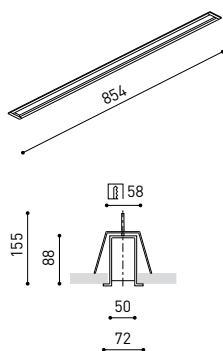

DIMENSIONS

ACCESSORIES

CUSTOM ACCESSORIES

PRODUCT	
Name	FIFTY RECESSED CUSTOM 90 4000K WT
Reference	A2311112WT
Color	Textured white
RAL	9016
Category	CUSTOM SYSTEMS
LIGHTING INFORMATION	
Light source	LED
Gross luminous flux	2250 Lm
Power	15,3 W
Power values of the system	18,00 W
Colour temperature	4000 K
Colour Rendering Index	CRI>90
Chromatic stability	MacAdam Step 2
Light beam angle	102°
Lighting efficiency	70%
Efficacy	147 Lm/W
Current intensity	600 mA
Control through bluetooth	Please Consult
Driver	Included - Fast Connect
Electrical insulation class	⊕
Voltage	220 V/240 V
Frequency	50/60 Hz
Energy efficiency	A+
LED lifespan	L80B10 (Tc=80°C) >60.000h
OTHER DATA	
Ingress Protection	IP20
Recess measurements	864 × 58 mm.
Diffuser included	Yes
Weight	3550 g.
Packaged weight	4990 g.
Packaging dimensions	Ø168 × 1020 mm
Units per package	1
Materials	Aluminium / Polycarbonate

Fifty Custom, is Arkoslight's profile solution for surface, recessed, suspension or wall applications for lighting projects where a very specific length is required. A tailored suit.

POLAR DIAGRAM

CONICAL DIAGRAM

FIFTY 2 End Cap Kit Recessed	1050-00-20- WT NT
FIFTY Straight Joiner	1050-01-80
FIFTY Power Line	A231-00-00

COLOUR | WT □ RAL 9016 | NT ■ RAL 9005 |

MATERIAL |  AL |