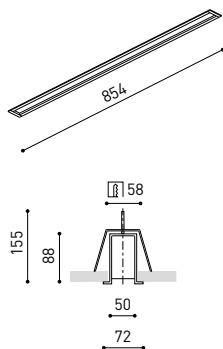

DIMENSIONS

ACCESSORIES

CUSTOM ACCESSORIES

Name	FIFTY RECESSED CUSTOM 90 DIM DALI/PUSH 3000K NT
Reference	A2311121NT
Color	Textured black
RAL	9005
Category	CUSTOM SYSTEMS

PRODUCT

Name	FIFTY RECESSED CUSTOM 90 DIM DALI/PUSH 3000K NT
Reference	A2311121NT
Color	Textured black
RAL	9005
Category	CUSTOM SYSTEMS

OTHER DATA

Ingress Protection	IP20
Recess measurements	864 x 58 mm.
Diffuser included	Yes
Weight	3550 g.
Packaged weight	4990 g.
Packaging dimensions	Ø168 x 1020 mm
Units per package	1
Materials	Aluminium / Polycarbonate

Fifty Custom, is Arkoslight's profile solution for surface, recessed, suspension or wall applications for lighting projects where a very specific length is required. A tailored suit.

POLAR DIAGRAM

CONICAL DIAGRAM

FIFTY 2 End Cap Kit Recessed	1050-00-20-   WT   NT
FIFTY Straight Joiner	1050-01-80
FIFTY Power Line	A231-00-00

COLOUR | WT □ RAL 9016 | NT ■ RAL 9005 |

MATERIAL |  AL |