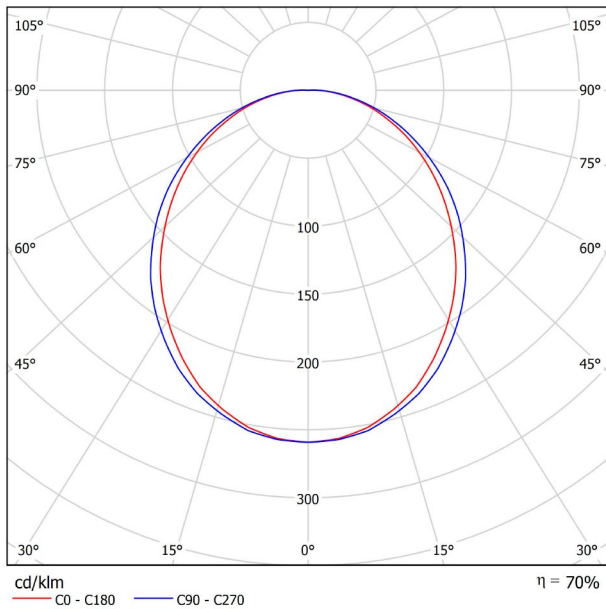

POLAR DIAGRAM