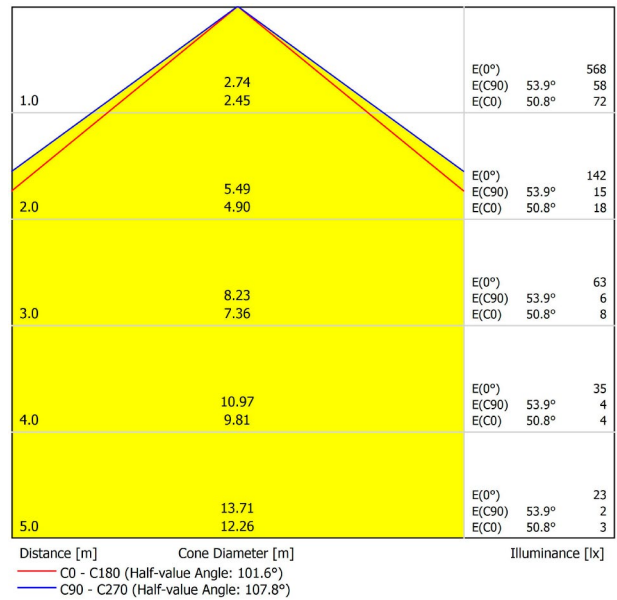

CONICAL DIAGRAM