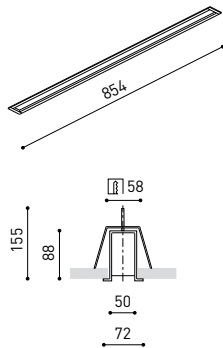

DIMENSIONS

ACCESSORIES

CUSTOM ACCESSORIES

| | |
|-----------|---|
| Name | FIFTY RECESSED CUSTOM 90 DIM DALI/PUSH 3000K WT |
| Reference | A2311121WT |
| Color | Textured white |
| RAL | 9016 |
| Category | CUSTOM SYSTEMS |

OTHER DATA

| | |
|----------------------|---------------------------|
| Ingress Protection | IP20 |
| Recess measurements | 864 x 58 mm. |
| Diffuser included | Yes |
| Weight | 3550 g. |
| Packaged weight | 4990 g. |
| Packaging dimensions | Ø168 x 1020 mm |
| Units per package | 1 |
| Materials | Aluminium / Polycarbonate |

Fifty Custom, is Arkoslight's profile solution for surface, recessed, suspension or wall applications for lighting projects where a very specific length is required. A tailored suit.

POLAR DIAGRAM

CONICAL DIAGRAM

| | |
|------------------------------|-----------------------|
| FIFTY 2 End Cap Kit Recessed | 1050-00-20- WT NT |
| FIFTY Straight Joiner | 1050-01-80 |
| FIFTY Power Line | A231-00-00 |

COLOUR | WT □ RAL 9016 | NT ■ RAL 9005 |