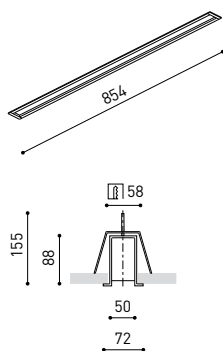

DIMENSIONS

ACCESSORIES

CUSTOM ACCESSORIES

Name	FIFTY RECESSED CUSTOM 90 DIM DALI/PUSH 4000K NT
Reference	A2311122NT
Color	Textured black
RAL	9005
Category	CUSTOM SYSTEMS

PRODUCT

Name	FIFTY RECESSED CUSTOM 90 DIM DALI/PUSH 4000K NT
Reference	A2311122NT
Color	Textured black
RAL	9005
Category	CUSTOM SYSTEMS

OTHER DATA

Ingress Protection	IP20
Recess measurements	864 × 58 mm.
Diffuser included	Yes
Weight	3550 g.
Packaged weight	4990 g.
Packaging dimensions	Ø168 × 1020 mm
Units per package	1
Materials	Aluminium / Polycarbonate

Fifty Custom, is Arkoslight's profile solution for surface, recessed, suspension or wall applications for lighting projects where a very specific length is required. A tailored suit.

POLAR DIAGRAM

CONICAL DIAGRAM

FIFTY 2 End Cap Kit Recessed	1050-00-20- WT NT
FIFTY Straight Joiner	1050-01-80
FIFTY Power Line	A231-00-00

COLOUR | WT □ RAL 9016 | NT ■ RAL 9005 |

MATERIAL |  AL |