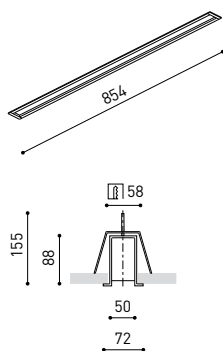

DIMENSIONS

ACCESSORIES

CUSTOM ACCESSORIES

Name	FIFTY RECESSED CUSTOM 90 DIM DALI/PUSH 4000K WT
Reference	A2311122WT
Color	Textured white
RAL	9016
Category	CUSTOM SYSTEMS

LIGHTING INFORMATION

Light source	LED
Gross luminous flux	2250 Lm
Power	15,3 W
Power values of the system	17,39 W
Colour temperature	4000 K
Colour Rendering Index	CRI>90
Chromatic stability	MacAdam Step 2
Light beam angle	102°
Lighting efficiency	70%
Efficacy	147 Lm/W
Current intensity	600 mA
Dimming	DALI / Push
Control through bluetooth	Please Consult
Driver	Included - Fast Connect
Electrical insulation class	⊕
Voltage	220 V/240 V
Frequency	50/60 Hz
Energy efficiency	A+
LED lifespan	L80B10 (Tc=80°C) >60.000h

OTHER DATA

Ingress Protection	IP20
Recess measurements	864 x 58 mm.
Diffuser included	Yes
Weight	3550 g.
Packaged weight	4990 g.
Packaging dimensions	Ø168 x 1020 mm
Units per package	1
Materials	Aluminium / Polycarbonate

Fifty Custom, is Arkoslight's profile solution for surface, recessed, suspension or wall applications for lighting projects where a very specific length is required. A tailored suit.

POLAR DIAGRAM

CONICAL DIAGRAM

FIFTY 2 End Cap Kit Recessed	1050-00-20- WT NT
FIFTY Straight Joiner	1050-01-80
FIFTY Power Line	A231-00-00

COLOUR | WT □ RAL 9016 | NT ■ RAL 9005 |

MATERIAL |  AL |