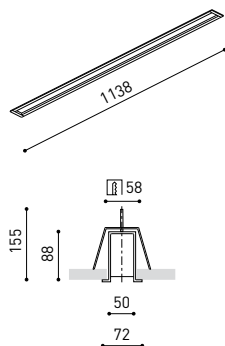

DIMENSIONS

ACCESSORIES

CUSTOM ACCESSORIES

Name	FIFTY RECESSED CUSTOM 120 3000K NT
Reference	A2311211NT
Color	Textured black
RAL	9005
Category	CUSTOM SYSTEMS

PRODUCT

FIFTY RECESSED CUSTOM 120 3000K NT  
A2311211NT  
Textured black  
9005  
CUSTOM SYSTEMS

OTHER DATA

Ingress Protection	IP20
Recess measurements	1148 × 58 mm.
Diffuser included	Yes
Weight	4730 g.
Packaged weight	6440 g.
Packaging dimensions	Ø168 × 1305 mm
Units per package	1
Materials	Aluminium / Polycarbonate

Fifty Custom, is Arkoslight's profile solution for surface, recessed, suspension or wall applications for lighting projects where a very specific length is required. A tailored suit.

POLAR DIAGRAM

CONICAL DIAGRAM

FIFTY 2 End Cap Kit Recessed	1050-00-20-   WT   NT
FIFTY Straight Joiner	1050-01-80
FIFTY Power Line	A231-00-00

COLOUR | WT □ RAL 9016 | NT ■ RAL 9005 |

MATERIAL |  AL |