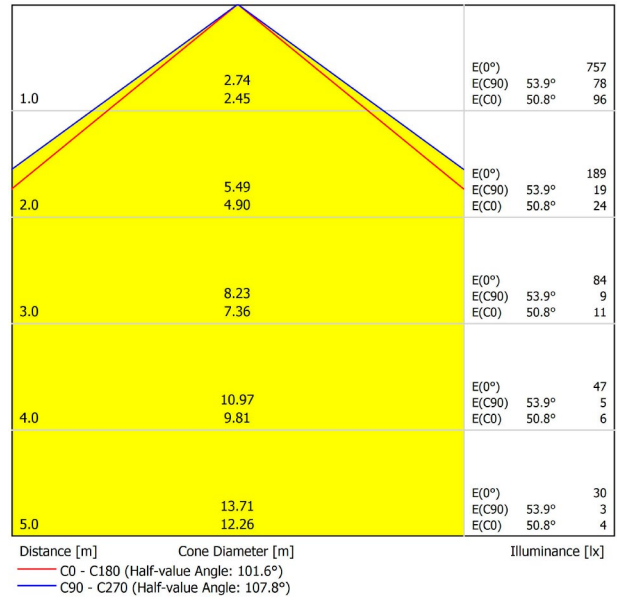

CONICAL DIAGRAM