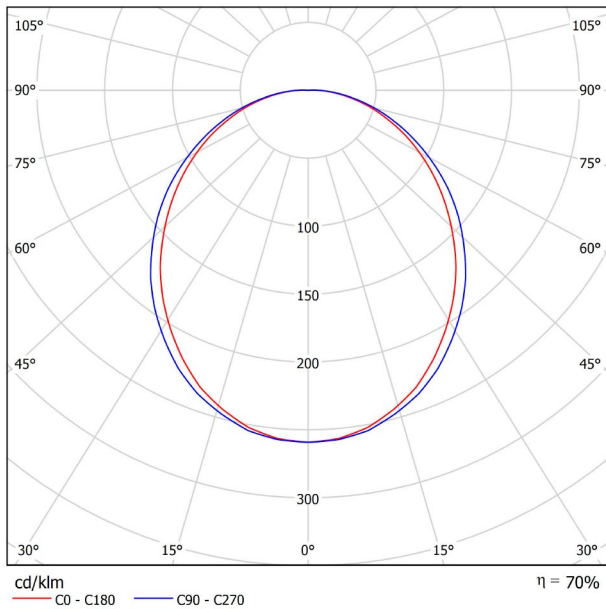

DIMENSIONS

ACCESSORIES

CUSTOM ACCESSORIES

Name	FIFTY RECESSED CUSTOM 120 3000K WT
Reference	A2311211WT
Color	Textured white
RAL	9016
Category	CUSTOM SYSTEMS

PRODUCT

Light source	LED
Gross luminous flux	2920 Lm
Power	20,4 W
Power values of the system	24,00 W
Colour temperature	3000 K
Colour Rendering Index	CRI>90
Chromatic stability	MacAdam Step 2
Light beam angle	102°
Lighting efficiency	70%
Efficacy	143 Lm/W
Current intensity	600 mA
Control through bluetooth	Please Consult
Driver	Included - Fast Connect
Electrical insulation class	⊕
Voltage	220 V/240 V
Frequency	50/60 Hz
Energy efficiency	A+
LED lifespan	L80B10 (Tc=80°C) >60.000h

LIGHTING INFORMATION

Ingress Protection	IP20
Recess measurements	1148 × 58 mm.
Diffuser included	Yes
Weight	4730 g.
Packaged weight	6440 g.
Packaging dimensions	Ø168 × 1305 mm
Units per package	1
Materials	Aluminium / Polycarbonate

CONICAL DIAGRAM

FIFTY 2 End Cap Kit Recessed	1050-00-20-   WT   NT
FIFTY Straight Joiner	1050-01-80
FIFTY Power Line	A231-00-00

COLOUR | WT □ RAL 9016 | NT ■ RAL 9005 |

MATERIAL |  AL |