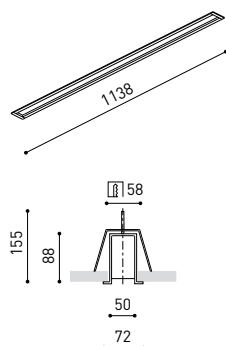

DIMENSIONS

ACCESSORIES

CUSTOM ACCESSORIES

Name	FIFTY RECESSED CUSTOM 120 3000K WT
Reference	A2311211WT
Color	Textured white
RAL	9016
Category	CUSTOM SYSTEMS

PRODUCT

Light source	LED
Gross luminous flux	2920 Lm
Power	20,4 W
Power values of the system	24,00 W
Colour temperature	3000 K
Colour Rendering Index	CRI>90
Chromatic stability	MacAdam Step 2
Light beam angle	102°
Lighting efficiency	70%
Efficacy	143 Lm/W
Current intensity	600 mA
Control through bluetooth	Please Consult
Driver	Included - Fast Connect
Electrical insulation class	⊕
Voltage	220 V/240 V
Frequency	50/60 Hz
Energy efficiency	A+
LED lifespan	L80B10 (Tc=80°C) >60.000h

LIGHTING INFORMATION

Ingress Protection	IP20
Recess measurements	1148 × 58 mm.
Diffuser included	Yes
Weight	4730 g.
Packaged weight	6440 g.
Packaging dimensions	Ø168 × 1305 mm
Units per package	1
Materials	Aluminium / Polycarbonate

OTHER DATA

Fifty Custom, is Arkoslight's profile solution for surface, recessed, suspension or wall applications for lighting projects where a very specific length is required. A tailored suit.

POLAR DIAGRAM

CONICAL DIAGRAM

FIFTY 2 End Cap Kit Recessed	1050-00-20-   WT   NT
FIFTY Straight Joiner	1050-01-80
FIFTY Power Line	A231-00-00

COLOUR | WT □ RAL 9016 | NT ■ RAL 9005 |

MATERIAL |  AL |