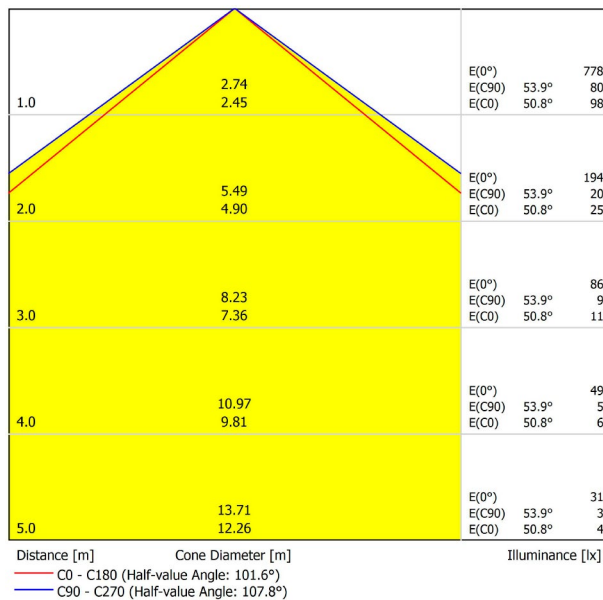

CONICAL DIAGRAM