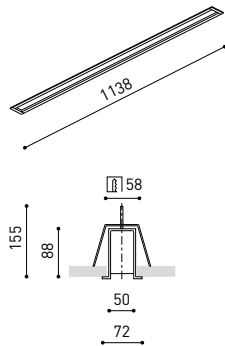

DIMENSIONS

ACCESSORIES

CUSTOM ACCESSORIES

Name	FIFTY RECESSED CUSTOM 120 4000K NT
Reference	A2311212NT
Color	Textured black
RAL	9005
Category	CUSTOM SYSTEMS

LIGHTING INFORMATION

Light source	LED
Gross luminous flux	3000 Lm
Power	20,4 W
Power values of the system	24,00 W
Colour temperature	4000 K
Colour Rendering Index	CRI>90
Chromatic stability	MacAdam Step 2
Light beam angle	102°
Lighting efficiency	70%
Efficacy	147 Lm/W
Current intensity	600 mA
Control through bluetooth	Please Consult
Driver	Included - Fast Connect
Electrical insulation class	⊕
Voltage	220 V/240 V
Frequency	50/60 Hz
Energy efficiency	A+
LED lifespan	L80B10 (Tc=80°C) >60.000h

OTHER DATA

Ingress Protection	IP20
Recess measurements	1148 × 58 mm.
Diffuser included	Yes
Weight	4730 g.
Packaged weight	6440 g.
Packaging dimensions	Ø168 × 1305 mm
Units per package	1
Materials	Aluminium / Polycarbonate

Fifty Custom, is Arkoslight's profile solution for surface, recessed, suspension or wall applications for lighting projects where a very specific length is required. A tailored suit.

POLAR DIAGRAM

CONICAL DIAGRAM

FIFTY 2 End Cap Kit Recessed	1050-00-20- WT NT
FIFTY Straight Joiner	1050-01-80
FIFTY Power Line	A231-00-00

COLOUR | WT □ RAL 9016 | NT ■ RAL 9005 |

MATERIAL |  AL |