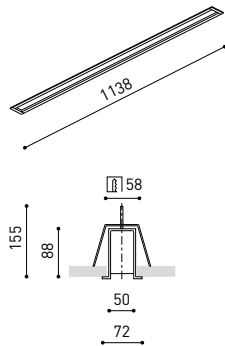

DIMENSIONS

ACCESSORIES

CUSTOM ACCESSORIES

Name	FIFTY RECESSED CUSTOM 120 4000K WT
Reference	A2311212WT
Color	Textured white
RAL	9016
Category	CUSTOM SYSTEMS

LIGHTING INFORMATION

Light source	LED
Gross luminous flux	3000 Lm
Power	20,4 W
Power values of the system	24,00 W
Colour temperature	4000 K
Colour Rendering Index	CRI>90
Chromatic stability	MacAdam Step 2
Light beam angle	102°
Lighting efficiency	70%
Efficacy	147 Lm/W
Current intensity	600 mA
Control through bluetooth	Please Consult
Driver	Included - Fast Connect
Electrical insulation class	⊕
Voltage	220 V/240 V
Frequency	50/60 Hz
Energy efficiency	A+
LED lifespan	L80B10 (Tc=80°C) >60.000h

OTHER DATA

Ingress Protection	IP20
Recess measurements	1148 × 58 mm.
Diffuser included	Yes
Weight	4730 g.
Packaged weight	6440 g.
Packaging dimensions	Ø168 × 1305 mm
Units per package	1
Materials	Aluminium / Polycarbonate

Fifty Custom, is Arkoslight's profile solution for surface, recessed, suspension or wall applications for lighting projects where a very specific length is required. A tailored suit.

POLAR DIAGRAM

CONICAL DIAGRAM

FIFTY 2 End Cap Kit Recessed	1050-00-20-   WT   NT
FIFTY Straight Joiner	1050-01-80
FIFTY Power Line	A231-00-00

COLOUR | WT □ RAL 9016 | NT ■ RAL 9005 |

MATERIAL |  AL |