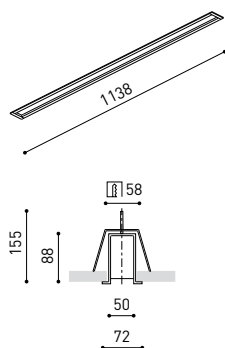

DIMENSIONS

ACCESSORIES

CUSTOM ACCESSORIES

Name	FIFTY RECESSED CUSTOM 120 DIM DALI/PUSH 3000K NT
Reference	A2311221NT
Color	Textured black
RAL	9005
Category	CUSTOM SYSTEMS

PRODUCT

Name	FIFTY RECESSED CUSTOM 120 DIM DALI/PUSH 3000K NT
Reference	A2311221NT
Color	Textured black
RAL	9005
Category	CUSTOM SYSTEMS

OTHER DATA

Ingress Protection	IP20
Recess measurements	1148 x 58 mm.
Diffuser included	Yes
Weight	4730 g.
Packaged weight	6440 g.
Packaging dimensions	Ø168 x 1305 mm
Units per package	1
Materials	Aluminium / Polycarbonate

Fifty Custom, is Arkoslight's profile solution for surface, recessed, suspension or wall applications for lighting projects where a very specific length is required. A tailored suit.

POLAR DIAGRAM

CONICAL DIAGRAM

FIFTY 2 End Cap Kit Recessed	1050-00-20- WT NT
FIFTY Straight Joiner	1050-01-80
FIFTY Power Line	A231-00-00

COLOUR | WT □ RAL 9016 | NT ■ RAL 9005 |

MATERIAL |  AL |