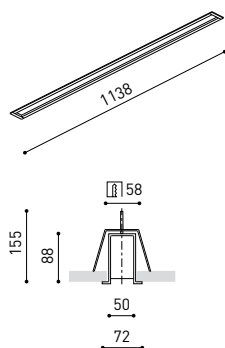

DIMENSIONS

ACCESSORIES

CUSTOM ACCESSORIES

Name	FIFTY RECESSED CUSTOM 120 DIM DALI/PUSH 3000K WT
Reference	A2311221WT
Color	Textured white
RAL	9016
Category	CUSTOM SYSTEMS

PRODUCT

Name	FIFTY RECESSED CUSTOM 120 DIM DALI/PUSH 3000K WT
Reference	A2311221WT
Color	Textured white
RAL	9016
Category	CUSTOM SYSTEMS

OTHER DATA

Ingress Protection	IP20
Recess measurements	1148 x 58 mm.
Diffuser included	Yes
Weight	4730 g.
Packaged weight	6440 g.
Packaging dimensions	Ø168 x 1305 mm
Units per package	1
Materials	Aluminium / Polycarbonate

Fifty Custom, is Arkoslight's profile solution for surface, recessed, suspension or wall applications for lighting projects where a very specific length is required. A tailored suit.

POLAR DIAGRAM

CONICAL DIAGRAM

FIFTY 2 End Cap Kit Recessed	1050-00-20- WT NT
FIFTY Straight Joiner	1050-01-80
FIFTY Power Line	A231-00-00

COLOUR | WT □ RAL 9016 | NT ■ RAL 9005 |

MATERIAL |  AL |