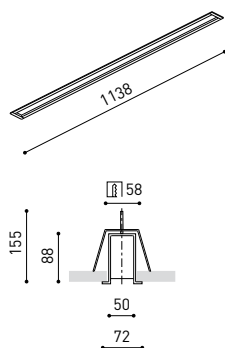

DIMENSIONS

ACCESSORIES

CUSTOM ACCESSORIES

Name	FIFTY RECESSED CUSTOM 120 DIM DALI/PUSH 4000K NT
Reference	A2311222NT
Color	Textured black
RAL	9005
Category	CUSTOM SYSTEMS

PRODUCT

Name	FIFTY RECESSED CUSTOM 120 DIM DALI/PUSH 4000K NT
Reference	A2311222NT
Color	Textured black
RAL	9005
Category	CUSTOM SYSTEMS

OTHER DATA

Ingress Protection	IP20
Recess measurements	1148 x 58 mm.
Diffuser included	Yes
Weight	4730 g.
Packaged weight	6440 g.
Packaging dimensions	Ø168 x 1305 mm
Units per package	1
Materials	Aluminium / Polycarbonate

Fifty Custom, is Arkoslight's profile solution for surface, recessed, suspension or wall applications for lighting projects where a very specific length is required. A tailored suit.

POLAR DIAGRAM

CONICAL DIAGRAM

FIFTY 2 End Cap Kit Recessed	1050-00-20-   WT   NT
FIFTY Straight Joiner	1050-01-80
FIFTY Power Line	A231-00-00

COLOUR | WT □ RAL 9016 | NT ■ RAL 9005 |

MATERIAL |  AL |