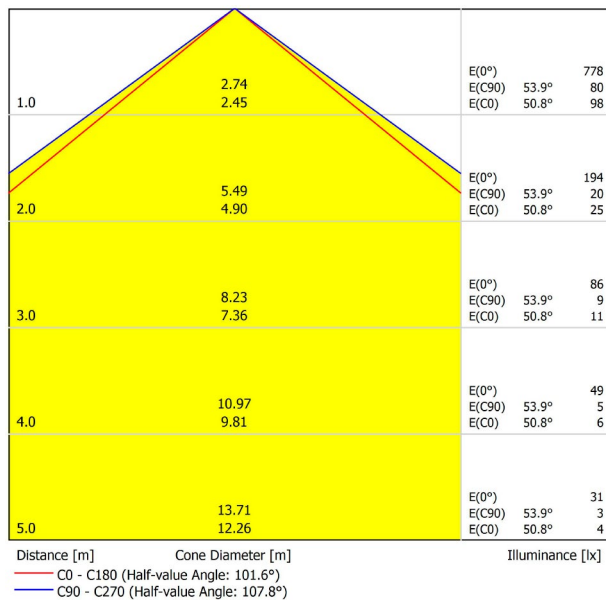

CONICAL DIAGRAM