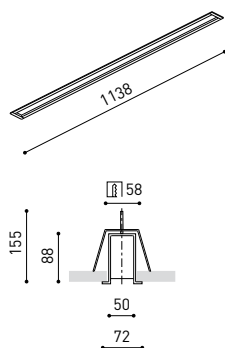

DIMENSIONS

ACCESSORIES

CUSTOM ACCESSORIES

Name	FIFTY RECESSED CUSTOM 120 DIM DALI/PUSH 4000K WT
Reference	A2311222WT
Color	Textured white
RAL	9016
Category	CUSTOM SYSTEMS

PRODUCT

Name	FIFTY RECESSED CUSTOM 120 DIM DALI/PUSH 4000K WT
Reference	A2311222WT
Color	Textured white
RAL	9016
Category	CUSTOM SYSTEMS

OTHER DATA

Ingress Protection	IP20
Recess measurements	1148 x 58 mm.
Diffuser included	Yes
Weight	4730 g.
Packaged weight	6440 g.
Packaging dimensions	Ø168 x 1305 mm
Units per package	1
Materials	Aluminium / Polycarbonate

Fifty Custom, is Arkoslight's profile solution for surface, recessed, suspension or wall applications for lighting projects where a very specific length is required. A tailored suit.

POLAR DIAGRAM

CONICAL DIAGRAM

FIFTY 2 End Cap Kit Recessed	1050-00-20- WT NT
FIFTY Straight Joiner	1050-01-80
FIFTY Power Line	A231-00-00

COLOUR | WT □ RAL 9016 | NT ■ RAL 9005 |

MATERIAL |  AL |