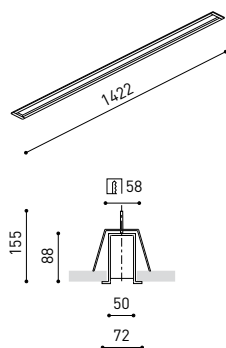

DIMENSIONS

ACCESSORIES

CUSTOM ACCESSORIES

Name	FIFTY RECESSED CUSTOM 150 3000K NT
Reference	A2311311NT
Color	Textured black
RAL	9005
Category	CUSTOM SYSTEMS

PRODUCT

FIFTY RECESSED CUSTOM 150 3000K NT
A2311311NT
Textured black
9005
CUSTOM SYSTEMS

OTHER DATA

Ingress Protection	IP20
Recess measurements	1432 × 58 mm.
Diffuser included	Yes
Weight	5920 g.
Packaged weight	8170 g.
Packaging dimensions	Ø168 × 1590 mm
Units per package	1
Materials	Aluminium / Polycarbonate

Fifty Custom, is Arkoslight's profile solution for surface, recessed, suspension or wall applications for lighting projects where a very specific length is required. A tailored suit.

POLAR DIAGRAM

CONICAL DIAGRAM

FIFTY 2 End Cap Kit Recessed	1050-00-20- WT NT
FIFTY Straight Joiner	1050-01-80
FIFTY Power Line	A231-00-00

COLOUR | WT □ RAL 9016 | NT ■ RAL 9005 |

MATERIAL |  AL |