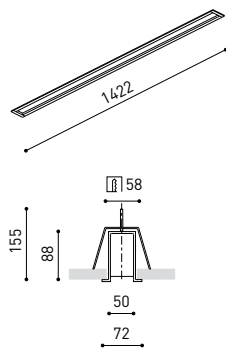

DIMENSIONS

ACCESSORIES

CUSTOM ACCESSORIES

Name	FIFTY RECESSED CUSTOM 150 3000K WT
Reference	A2311311WT
Color	Textured white
RAL	9016
Category	CUSTOM SYSTEMS

LIGHTING INFORMATION

Light source	LED
Gross luminous flux	3650 Lm
Power	25,5 W
Power values of the system	30,00 W
Colour temperature	3000 K
Colour Rendering Index	CRI>90
Chromatic stability	MacAdam Step 2
Light beam angle	102°
Lighting efficiency	70%
Efficacy	143 Lm/W
Current intensity	600 mA
Control through bluetooth	Please Consult
Driver	Included - Fast Connect
Electrical insulation class	⊕
Voltage	220 V/240 V
Frequency	50/60 Hz
Energy efficiency	A+
LED lifespan	L80B10 (Tc=80°C) >60.000h

OTHER DATA

Ingress Protection	IP20
Recess measurements	1432 × 58 mm.
Diffuser included	Yes
Weight	5920 g.
Packaged weight	8170 g.
Packaging dimensions	Ø168 × 1590 mm
Units per package	1
Materials	Aluminium / Polycarbonate

Fifty Custom, is Arkoslight's profile solution for surface, recessed, suspension or wall applications for lighting projects where a very specific length is required. A tailored suit.

POLAR DIAGRAM

CONICAL DIAGRAM

FIFTY 2 End Cap Kit Recessed	1050-00-20- WT NT
FIFTY Straight Joiner	1050-01-80
FIFTY Power Line	A231-00-00

COLOUR | WT □ RAL 9016 | NT ■ RAL 9005 |

MATERIAL |  AL |