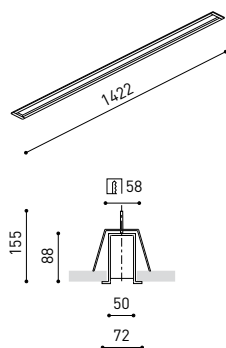

DIMENSIONS

ACCESSORIES

CUSTOM ACCESSORIES

Name	FIFTY RECESSED CUSTOM 150 4000K NT
Reference	A2311312NT
Color	Textured black
RAL	9005
Category	CUSTOM SYSTEMS

PRODUCT

FIFTY RECESSED CUSTOM 150 4000K NT
A2311312NT
Textured black
9005
CUSTOM SYSTEMS

OTHER DATA

Ingress Protection	IP20
Recess measurements	1432 × 58 mm.
Diffuser included	Yes
Weight	5920 g.
Packaged weight	8170 g.
Packaging dimensions	Ø168 × 1590 mm
Units per package	1
Materials	Aluminium / Polycarbonate

Fifty Custom, is Arkoslight's profile solution for surface, recessed, suspension or wall applications for lighting projects where a very specific length is required. A tailored suit.

POLAR DIAGRAM

CONICAL DIAGRAM

FIFTY 2 End Cap Kit Recessed	1050-00-20- WT NT
FIFTY Straight Joiner	1050-01-80
FIFTY Power Line	A231-00-00

COLOUR | WT □ RAL 9016 | NT ■ RAL 9005 |

MATERIAL |  AL |